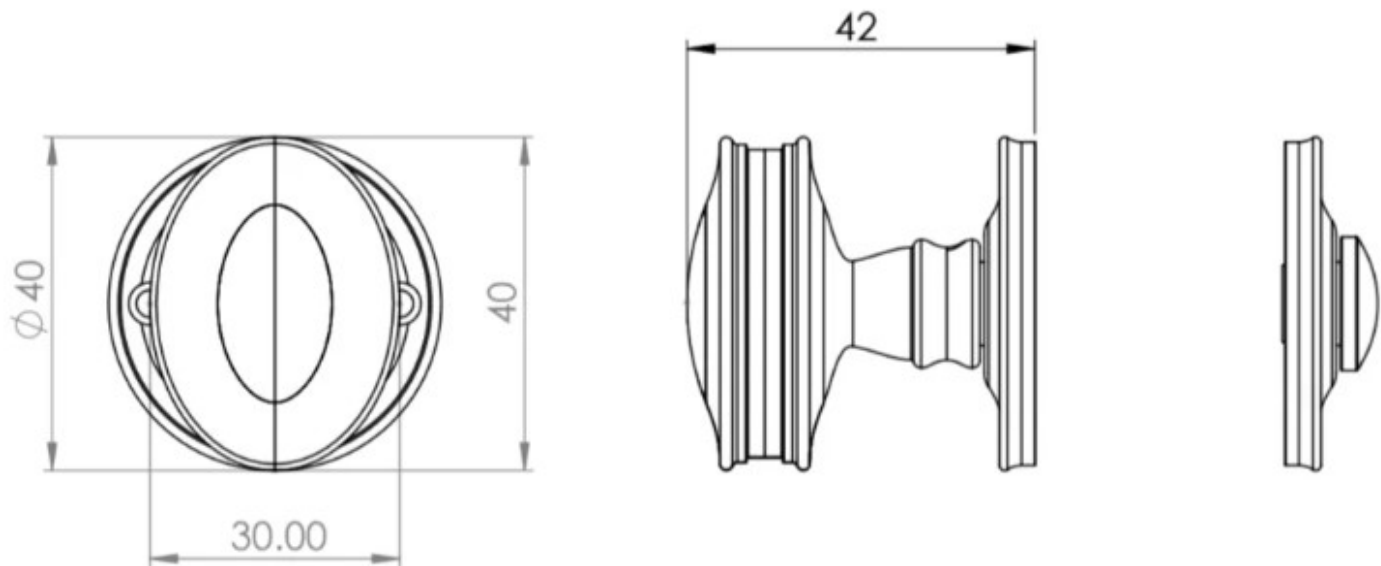

Classic Bathroom Oval Knob Turn & Release With Face Fixed Round Rose - 53mm x 10mm - Polished Nickel

Product Images

Description

- Polished Nickel classic bathroom turn & release set
- Face fixed
- A turn and release consists of two parts
 - 1 - a snib turn which is fitted on the inside of the bathroom and is used to lock the bathroom or toilet by twisting the snib a quarter turn to the left or right
 - 2 - a release which is fitted on the outside of the bathroom. If someone gets locked in the bathroom or toilet the snib can be released in an emergency by twisting a coin or screwdriver in the slotted part of the rose a quarter turn
- This turn and release set uses a 5mm x 5mm spindle (the metal shaft that goes through the door) this suits standard UK bath locks
- A turn and release is only the cosmetic part that you see on the outside of the door and requires a mechanism to work in conjunction with it, such as a bathroom deadbolt

Base Material

- Solid Brass

Finish

- Polished Nickel

Dimensions

- Rose Diameter - 40mm
- Projection - 42mm

Important Info Before You Buy

- Can also be used as a privacy lock for bedrooms
- Supplied with all fixings
- PLEASE NOTE - THIS ITEM MUST BE USED IN CONJUNCTION WITH A DEAD BOLT OR A BATHROOM MORTICE LOCK

Products in this set

49528.1 - Classic Bathroom Oval Knob Turn & Release With Face Fixed Round Rose - 53mm x 10mm - Polished Nickel - Set