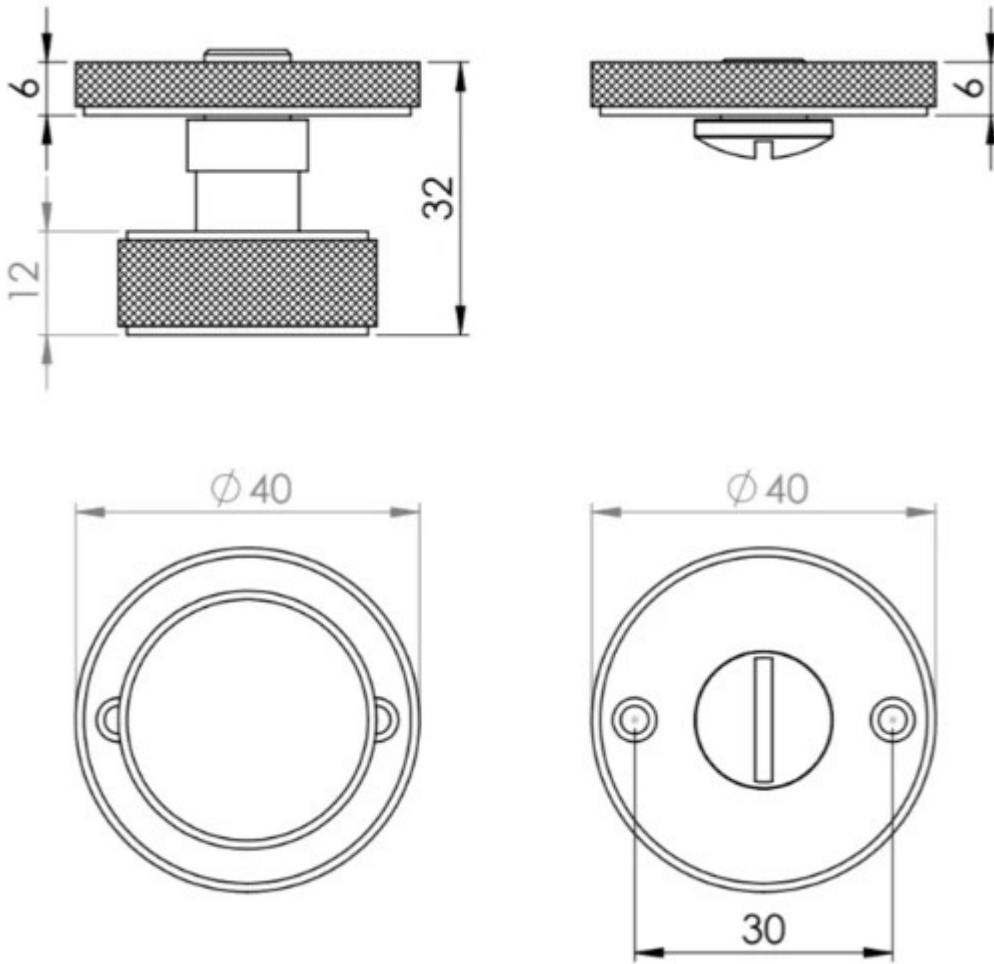

Knurled Bathroom Round Knob Turn & Release With Face Fixed Round Rose - 53mm x 10mm - Polished Nickel

Product Images

Description

- Polished Nickel knurled bathroom turn & release set
- Face fixed
- A turn and release consists of two parts
 - 1 - a snib turn which is fitted on the inside of the bathroom and is used to lock the bathroom or toilet by twisting the snib a quarter turn to the left or right
 - 2 - a release which is fitted on the outside of the bathroom. If someone gets locked in the bathroom or toilet the snib can be released in an emergency by twisting a coin or screwdriver in the slotted part of the rose a quarter turn
- This turn and release set uses a 5mm x 5mm spindle (the metal shaft that goes through the door) this suits standard UK bath locks
- A turn and release is only the cosmetic part that you see on the outside of the door and requires a mechanism to work in conjunction with it, such as a bathroom deadbolt

Base Material

- Solid Brass

Finish

- Polished Nickel

Dimensions

- Rose Diameter - 40mm
- Projection - 32mm

Important Info Before You Buy

- Can also be used as a privacy lock for bedrooms
- Supplied with all fixings
- PLEASE NOTE - THIS ITEM MUST BE USED IN CONJUNCTION WITH A DEAD BOLT OR A BATHROOM MORTICE LOCK

Products in this set

49529.1 - Knurled Bathroom Round Knob Turn & Release With Face Fixed Round Rose - 53mm x 10mm - Polished Nickel - Set