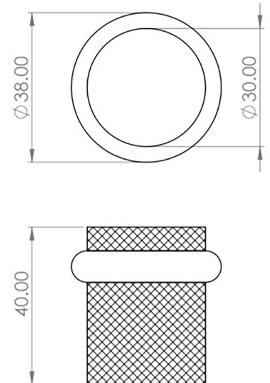

## Knurled Pattern Floor Mounted Door Stop - 40mm x 38mm - Polished Nickel

### Description

- Knurled pattern floor mounted door stop

- Two part design allows for concealed fixing
- Plain head with black rubber ring
- Designed to stop doors from hitting a wall when opened too far

## Size Information

- 38mm Overall diameter
- 30mm Inner diameter
- 40mm Projection

## Products in this set

---

49530.1 - Knurled Pattern Floor Mounted Door Stop - 40mm x 38mm - Polished Nickel - Each