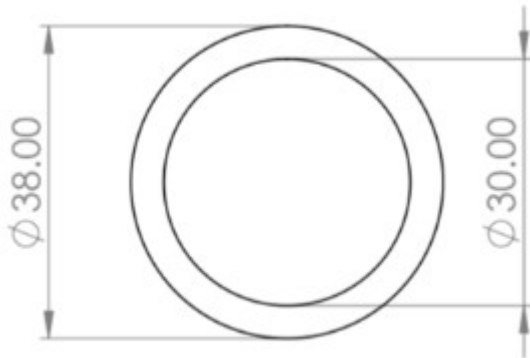

## Size Information

- 38mm Overall diameter
- 30mm Inner diameter
- 40mm Projection