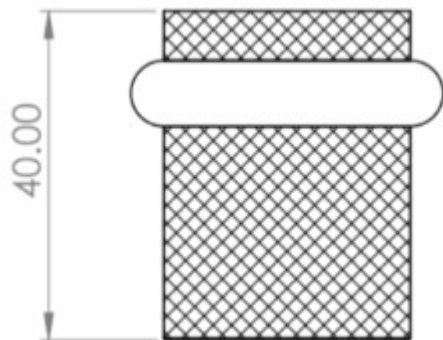

## Knurled Pattern Floor Mounted Door Stop - 40mm x 38mm - Polished Nickel

### Description

- Knurled pattern floor mounted door stop

- Two part design allows for concealed fixing
- Plain head with black rubber ring
- Designed to stop doors from hitting a wall when opened too far

## Size Information

- 38mm Overall diameter
- 30mm Inner diameter
- 40mm Projection