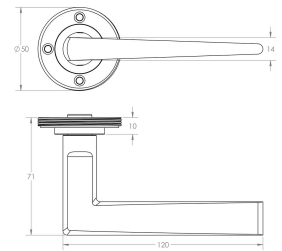

Wedge Pattern Lever Handles With Knurled Round Rose - Suitable For Use With FD30 / FD60 Fire Doors - Satin Brass (Lacquered)

Product Images

Description

- Satin Brass wedge pattern lever handles with knurled pattern concealed fix rose.
- Architectural quality.
- Matching Satin Brass accessories available including standard escutcheons (keyhole covers), euro profile escutcheons, bathroom turn & release set and locks latches and hinges.

How To Order Lever Handles With A Rose

- **For Non-Locking Doors** - 1 x (Pair) Lever Handles Only

- **For Locking Doors** - 1 x (Pair) Lever Handles Only + 2 x (Each) Standard Escutcheons

- **For Euro Cylinder Locking Doors** - 1 x (Pair) Lever Handles Only + 2 x (Each) Euro Escutcheons

Base Material

- Made from solid brass

Finish Details

- Satin Brass finish.

Operation

- Both levers are sprung to ensure the lever always returns to its starting position.

Size Information

- Rose Diameter - 53mm
- Rose Thickness - 10mm

Spindle Size

- 8mm x 8mm square - UK Standard.

Fixings

- Concealed bolt together fixings via male and female bolts.
- Grub screw fixing to spindle for extra strength once fitted to the door.

Usage

- Suitable for residential use.
- Suitable for internal use.