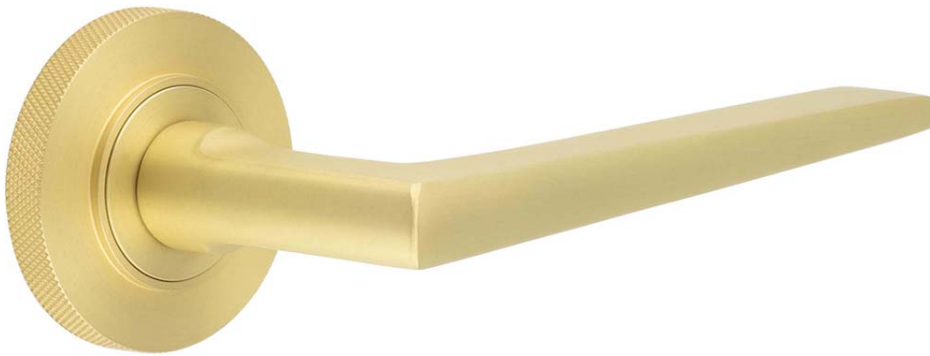

Wedge Pattern Lever Handles With Knurled Round Rose - Suitable For Use With FD30 / FD60 Fire Doors - Satin Brass (Lacquered)

Product Images

Description

- Satin Brass wedge pattern lever handles with knurled pattern concealed fix rose.
- Architectural quality.
- Matching Satin Brass accessories available including standard escutcheons (keyhole covers), euro profile escutcheons, bathroom turn & release set and locks latches and hinges.

How To Order Lever Handles With A Rose

- **For Non-Locking Doors** - 1 x (Pair) Lever Handles Only

- **For Locking Doors** - 1 x (Pair) Lever Handles Only + 2 x (Each) Standard Escutcheons

- **For Euro Cylinder Locking Doors** - 1 x (Pair) Lever Handles Only + 2 x (Each) Euro Escutcheons

Base Material

- Made from solid brass

Finish Details

- Satin Brass finish.

Operation

- Both levers are sprung to ensure the lever always returns to its starting position.

Size Information

- Rose Diameter - 53mm
- Rose Thickness - 10mm

Spindle Size

- 8mm x 8mm square - UK Standard.

Fixings

- Concealed bolt together fixings via male and female bolts.
- Grub screw fixing to spindle for extra strength once fitted to the door.

Usage

- Suitable for residential use.
- Suitable for internal use.