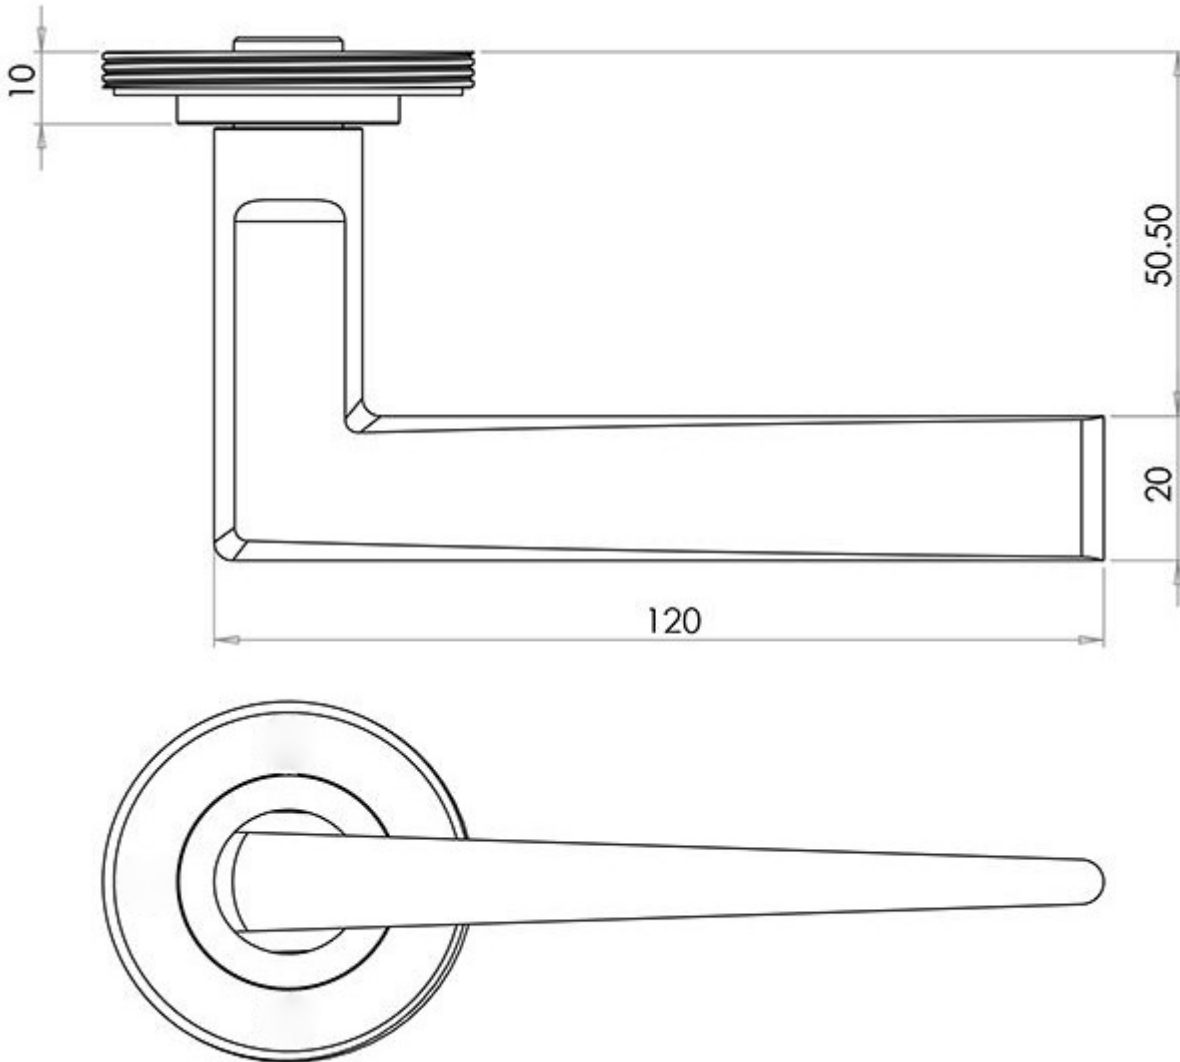

Base Material

- Made from solid brass

Finish Details

- Satin Brass finish.

Operation

- Both levers are sprung to ensure the lever always returns to its starting position.

Size Information

- Rose Diameter - 53mm
- Rose Thickness - 10mm

Spindle Size

- 8mm x 8mm square - UK Standard.

Fixings

- Concealed bolt together fixings via male and female bolts.
- Grub screw fixing to spindle for extra strength once fitted to the door.

Usage

- Suitable for residential use.
- Suitable for internal use.