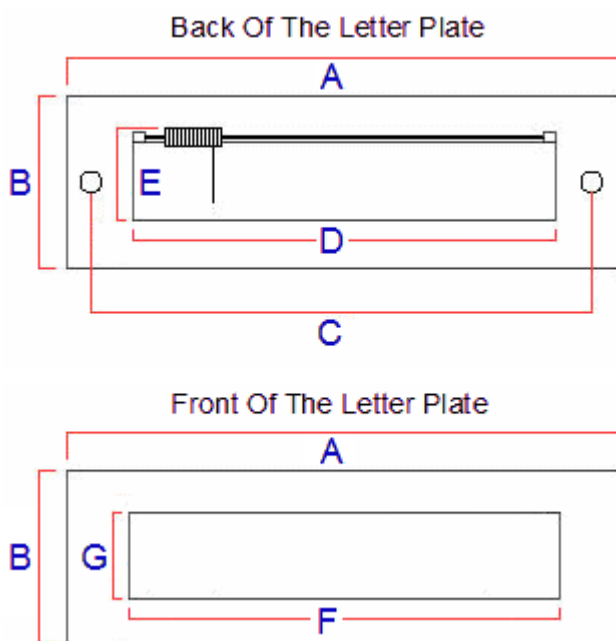


Large Front Door Letter Plate (Accepts A4) - 359mm x 113mm - Polished Chrome

Product Images

Description

- 359mm x 113mm large design plain style letter plate for wooden front doors.
- Close to the imperial measurements of 14 inch x 4.5 inch
- Large aperture (opening) 289mm x 62mm. Allows A4 size paper and card to be posted without being folded.

- Ideal for large residential doors, commercial properties and offices where large parcels need to be posted.
- Made from solid brass
- Polished chrome plated finish - (shiny mirror like finish).

Finish

- Polished chrome - (shiny finish.)

Base Material

- Made from solid brass

Dimensions

- Overall Length (A) - 359mm
- Overall Height (B) - 113mm
- Bolt centers (C) - 327mm
- Internal Hole Width Required (D) - 290mm
- Internal Hole Height Required (Including Spring) (E) - 80mm
- Aperture Width Externally (F) - 289mm
- Aperture Height Externally (G) - 62mm

Products in this set

20233.1 - Large Front Door Letter Plate (Accepts A4) - Polished Chrome - 359mm x 113mm - Each