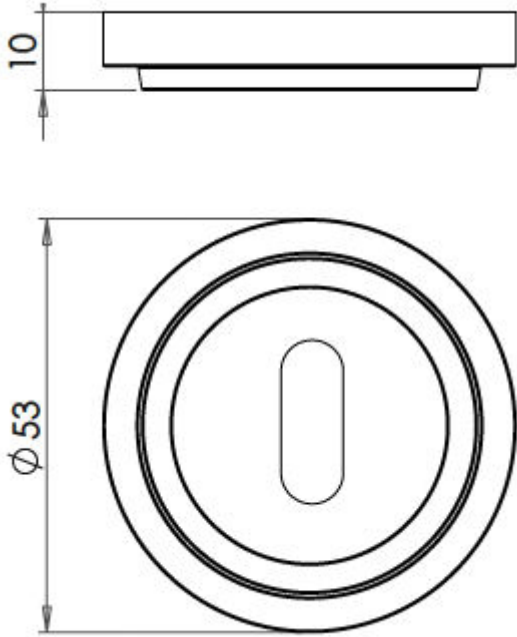

Standard Profile Escutcheon With Knurled Rose - 53mm x 10mm - Satin Brass (Lacquered)

Product Images

Description

- Standard profile escutcheon with knurled pattern concealed fix rose.

Finish

- Satin Brass

Base Material

- Solid Brass

Dimensions

- 53mm diameter
- 10mm Depth

Important Information

- Each - (1 x escutcheon).

Products in this set

49566.1 - Standard Profile Escutcheon With Knurled Rose - 53mm x 10mm - Satin Brass (Lacquered) - Each