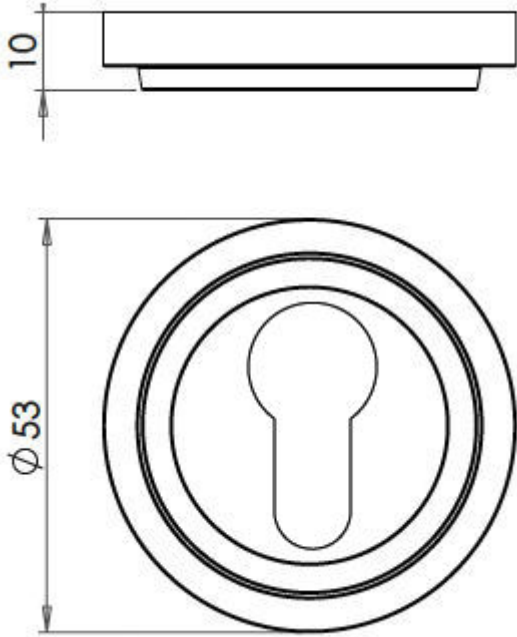

Euro Profile Escutcheon With Knurled Rose - 53mm x 10mm - Satin Brass (Lacquered)

Product Images

Description

- Knurled pattern euro profile escutcheon with concealed fix rose
- For use with euro profile cylinder

Finish

- Satin Brass

Base Material

- Solid Brass

Dimensions

- 53mm diameter
- 10mm Depth

Important Information

- Supplied with fixings
- Each - (1 x escutcheon).

Products in this set

49567.1 - Euro Profile Escutcheon With Knurled Rose - 53mm x 10mm - Satin Brass (Lacquered) - Each