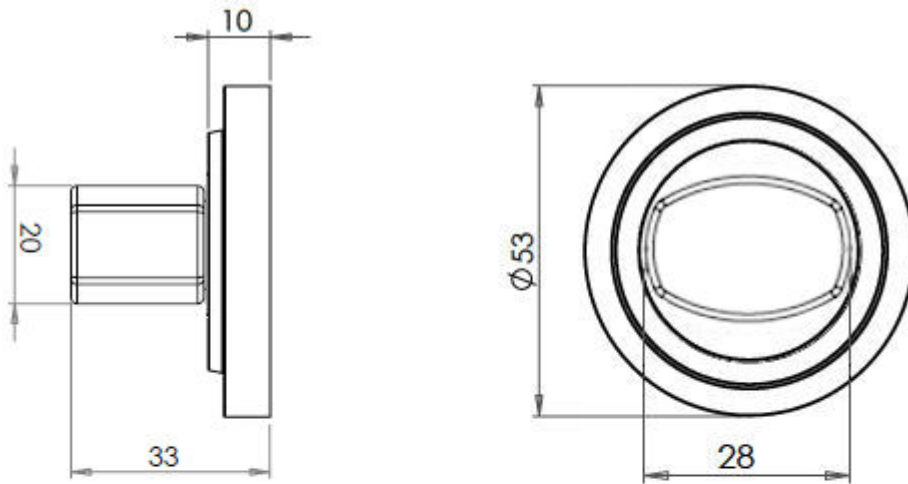

Bathroom Turn & Release With Knurled Round Rose - 53mm x 10mm - Satin Brass (Lacquered)

Product Images

Description

- Satin Brass flat faced bathroom turn & release set with knurled pattern concealed fix rose.
- A turn and release consists of two parts
 - 1 - a snib turn which is fitted on the inside of the bathroom and is used to lock the bathroom or toilet by twisting the snib a quarter turn to the left or right
 - 2 - a release which is fitted on the outside of the bathroom. If some gets locked in the bathroom or toilet the snib can be released in an emergency by twisting a coin or screwdriver in the slotted part of the rose a quarter turn

- This turn and release set uses a 5mm x 5mm spindle (the metal shaft that goes through the door) this suits standard UK bath locks
- A turn and release is only the cosmetic part that you see on the outside of the door and requires a mechanism to work in conjunction with it, such as a bathroom deadbolt

Base Material

- Solid Brass

Finish

- Satin Brass

Dimensions

- Rose Diameter - 53mm
- Rose Projection - 10mm

Important Info Before You Buy

- Can also be used as a privacy lock for bedrooms
- Supplied with all fixings
- PLEASE NOTE - THIS ITEM MUST BE USED IN CONJUNCTION WITH A DEAD BOLT OR A BATHROOM MORTICE LOCK

Products in this set

49569.1 - Bathroom Turn & Release With Knurled Round Rose - 53mm x 10mm - Satin Brass
(Lacquered) - Set