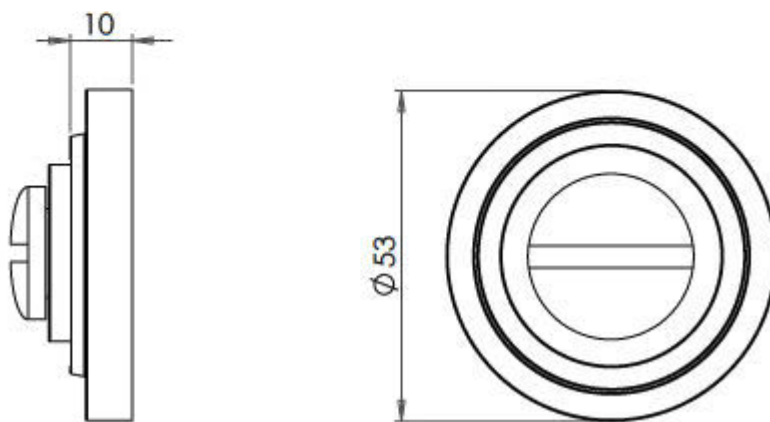

Bathroom Turn & Release With Knurled Round Rose - 53mm x 10mm - Satin Brass (Lacquered)

Product Images

Description

- Satin Brass flat faced bathroom turn & release set with knurled pattern concealed fix rose.
- A turn and release consists of two parts
 - 1 - a snib turn which is fitted on the inside of the bathroom and is used to lock the bathroom or toilet by twisting the snib a quarter turn to the left or right
 - 2 - a release which is fitted on the outside of the bathroom. If some gets locked in the bathroom or toilet the snib can be released in an emergency by twisting a coin or screwdriver in the slotted part of the rose a quarter turn

- This turn and release set uses a 5mm x 5mm spindle (the metal shaft that goes through the door) this suits standard UK bath locks
- A turn and release is only the cosmetic part that you see on the outside of the door and requires a mechanism to work in conjunction with it, such as a bathroom deadbolt

Base Material

- Solid Brass

Finish

- Satin Brass

Dimensions

- Rose Diameter - 53mm
- Rose Projection - 10mm

Important Info Before You Buy

- Can also be used as a privacy lock for bedrooms
- Supplied with all fixings
- PLEASE NOTE - THIS ITEM MUST BE USED IN CONJUNCTION WITH A DEAD BOLT OR A BATHROOM MORTICE LOCK

Products in this set

49569.1 - Bathroom Turn & Release With Knurled Round Rose - 53mm x 10mm - Satin Brass
(Lacquered) - Set