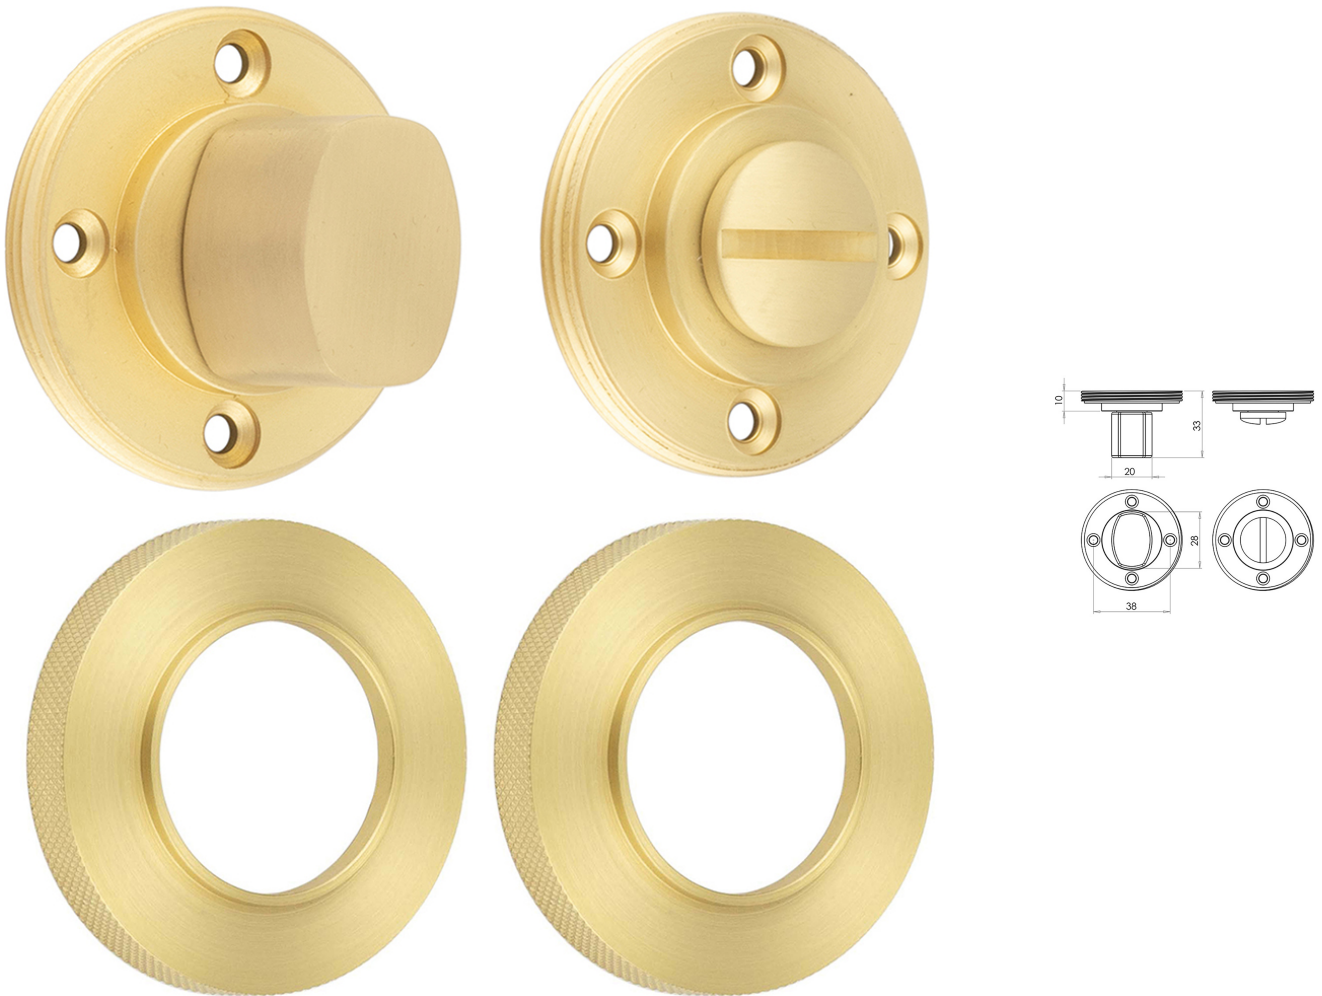

Bathroom Turn & Release With Knurled Round Rose - 53mm x 10mm - Satin Brass (Lacquered)

Product Images

Description

- Satin Brass flat faced bathroom turn & release set with knurled pattern concealed fix rose.
- A turn and release consists of two parts
 - 1 - a snib turn which is fitted on the inside of the bathroom and is used to lock the bathroom or toilet by twisting the snib a quarter turn to the left or right
 - 2 - a release which is fitted on the outside of the bathroom. If some gets locked in the bathroom or toilet the snib can be released in an emergency by twisting a coin or screwdriver in the slotted part of the rose a quarter turn

- This turn and release set uses a 5mm x 5mm spindle (the metal shaft that goes through the door) this suits standard UK bath locks
- A turn and release is only the cosmetic part that you see on the outside of the door and requires a mechanism to work in conjunction with it, such as a bathroom deadbolt

Base Material

- Solid Brass

Finish

- Satin Brass

Dimensions

- Rose Diameter - 53mm
- Rose Projection - 10mm

Important Info Before You Buy

- Can also be used as a privacy lock for bedrooms
- Supplied with all fixings
- PLEASE NOTE - THIS ITEM MUST BE USED IN CONJUNCTION WITH A DEAD BOLT OR A BATHROOM MORTICE LOCK

Products in this set

49569.1 - Bathroom Turn & Release With Knurled Round Rose - 53mm x 10mm - Satin Brass
(Lacquered) - Set