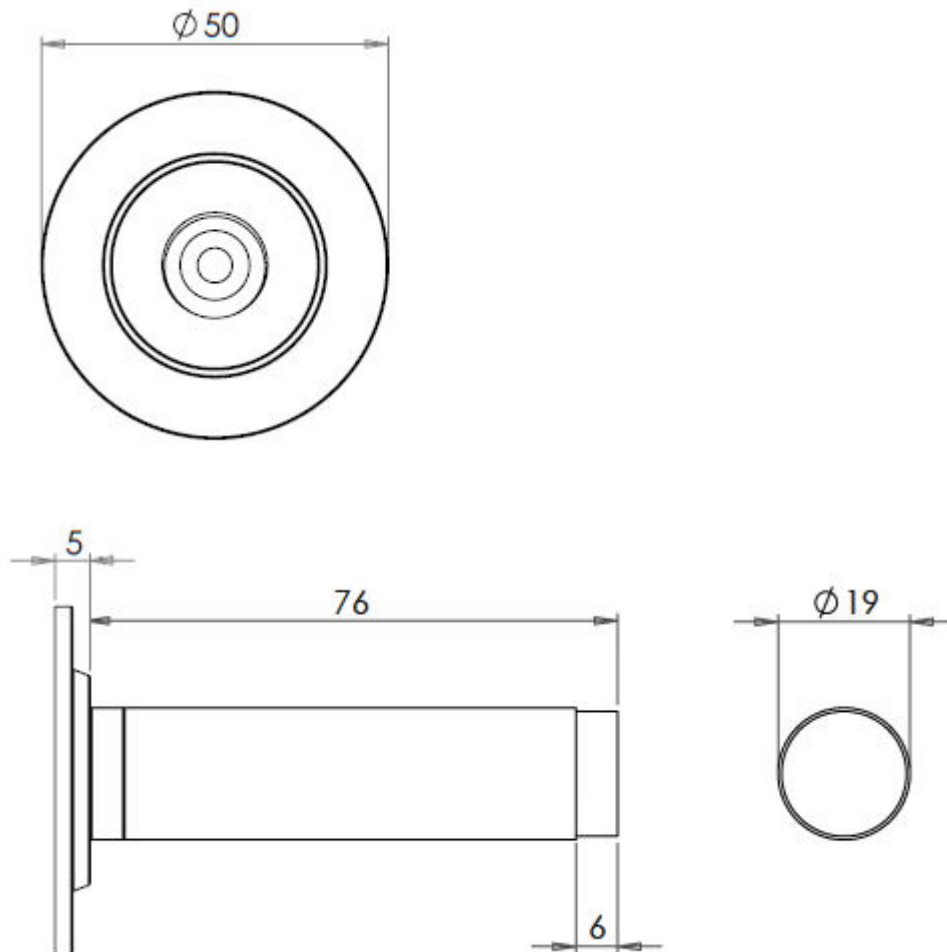

Wall Mounted Cylinder Door Stop With Knurled Round Rose - 81mm x 19mm - Satin Brass (Lacquered)

Product Images

Description

- Wall mounted door stop with knurled round rose and black rubber bumper
- Two part design allows for concealed fixing
- Designed to stop doors from hitting a wall when opened too far
- Also available without knurled round rose

Base Material

- Made from solid brass

Finish Details

- Satin Brass

Size Information

- 50mm Overall diameter
- 19mm Inner diameter
- 81mm Projection

Fixings

- Two part design allows for concealed fixing with a single fixing screw

Usage

- Suitable for residential use
- Suitable for internal use

Unit Of Sale

- Sold individually (each)

Products in this set

49573.1 - Wall Mounted Cylinder Door Stop With Knurled Round Rose - 81mm x 19mm - Satin Brass
(Lacquered) - Each