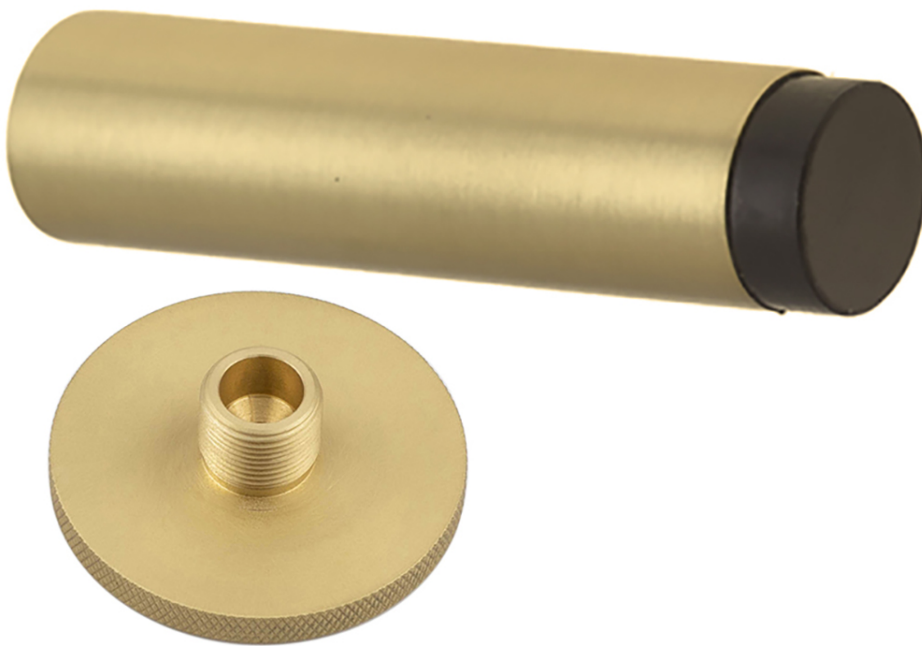

Wall Mounted Cylinder Door Stop With Knurled Round Rose - 81mm x 19mm - Satin Brass (Lacquered)

Product Images

Description

- Wall mounted door stop with knurled round rose and black rubber bumper
- Two part design allows for concealed fixing
- Designed to stop doors from hitting a wall when opened too far
- Also available without knurled round rose

Base Material

- Made from solid brass

Finish Details

- Satin Brass

Size Information

- 50mm Overall diameter
- 19mm Inner diameter
- 81mm Projection

Fixings

- Two part design allows for concealed fixing with a single fixing screw

Usage

- Suitable for residential use
- Suitable for internal use

Unit Of Sale

- Sold individually (each)

Products in this set

49573.1 - Wall Mounted Cylinder Door Stop With Knurled Round Rose - 81mm x 19mm - Satin Brass
(Lacquered) - Each