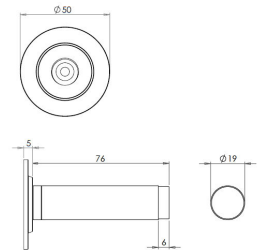

Wall Mounted Cylinder Door Stop With Knurled Round Rose - 81mm x 19mm - Satin Brass (Lacquered)

Product Images

Description

- Wall mounted door stop with knurled round rose and black rubber bumper
- Two part design allows for concealed fixing
- Designed to stop doors from hitting a wall when opened too far
- Also available without knurled round rose

Base Material

- Made from solid brass

Finish Details

- Satin Brass

Size Information

- 50mm Overall diameter
- 19mm Inner diameter
- 81mm Projection

Fixings

- Two part design allows for concealed fixing with a single fixing screw

Usage

- Suitable for residential use
- Suitable for internal use

Unit Of Sale

- Sold individually (each)

Products in this set

49573.1 - Wall Mounted Cylinder Door Stop With Knurled Round Rose - 81mm x 19mm - Satin Brass
(Lacquered) - Each