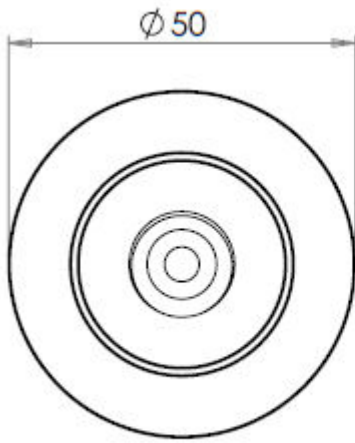

Knurled Wall Mounted Cylinder Door Stop With Knurled Round Rose - 81mm x 19mm - Satin Brass (Lacquered)

Product Images

Description

- Knurled wall mounted door stop with knurled round rose and black rubber bumper
- Two part design allows for concealed fixing
- Designed to stop doors from hitting a wall when opened too far
- Also available without knurled round rose

Base Material

- Made from solid brass

Finish Details

- Satin Brass

Size Information

- 50mm Overall diameter
- 19mm Inner diameter
- 81mm Projection

Fixings

- Two part design allows for concealed fixing with a single fixing screw

Usage

- Suitable for residential use
- Suitable for internal use

Unit Of Sale

- Sold individually (each)

Products in this set

49574.1 - Knurled Wall Mounted Cylinder Door Stop With Knurled Round Rose - 81mm x 19mm - Satin Brass (Lacquered) - Each