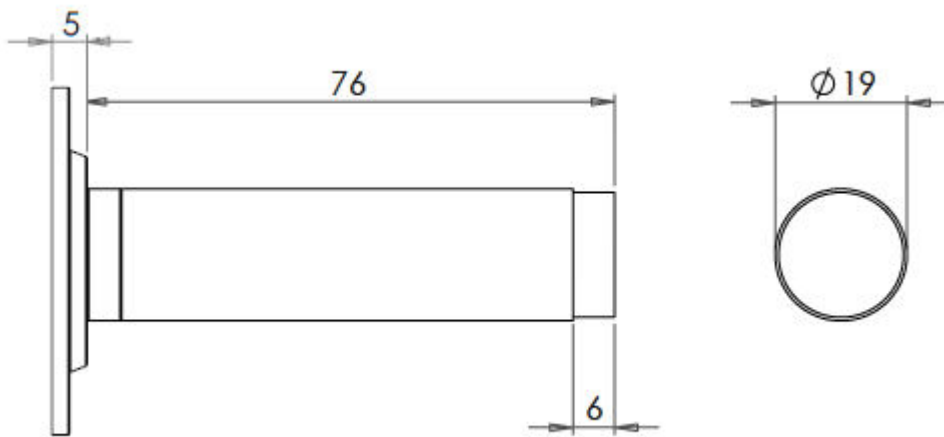

Knurled Wall Mounted Cylinder Door Stop With Knurled Round Rose - 81mm x 19mm - Satin Brass (Lacquered)

Product Images

Description

- Knurled wall mounted door stop with knurled round rose and black rubber bumper
- Two part design allows for concealed fixing
- Designed to stop doors from hitting a wall when opened too far
- Also available without knurled round rose

Base Material

- Made from solid brass

Finish Details

- Satin Brass

Size Information

- 50mm Overall diameter
- 19mm Inner diameter
- 81mm Projection

Fixings

- Two part design allows for concealed fixing with a single fixing screw

Usage

- Suitable for residential use
- Suitable for internal use

Unit Of Sale

- Sold individually (each)

Products in this set

49574.1 - Knurled Wall Mounted Cylinder Door Stop With Knurled Round Rose - 81mm x 19mm - Satin Brass (Lacquered) - Each