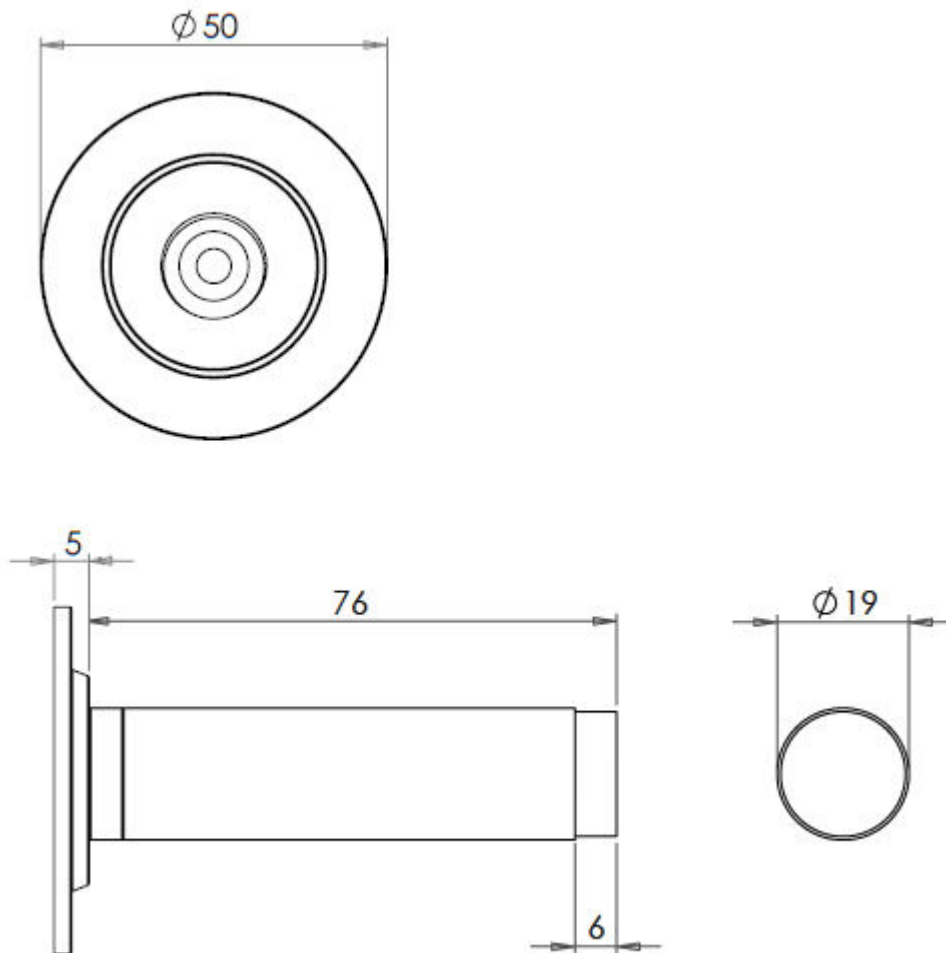

Knurled Wall Mounted Cylinder Door Stop With Reeded Round Rose - 81mm x 19mm - Satin Brass (Lacquered)

Product Images

Description

- Knurled wall mounted door stop with reeded round rose and black rubber bumper
- Two part design allows for concealed fixing
- Designed to stop doors from hitting a wall when opened too far
- Also available without knurled round rose

Base Material

- Made from solid brass

Finish Details

- Satin Brass

Size Information

- 50mm Overall diameter
- 19mm Inner diameter
- 81mm Projection

Fixings

- Two part design allows for concealed fixing with a single fixing screw

Usage

- Suitable for residential use
- Suitable for internal use

Unit Of Sale

- Sold individually (each)

49575.1 - Knurled Wall Mounted Cylinder Door Stop With Reeded Round Rose - 81mm x 19mm - Satin Brass (Lacquered) - Each