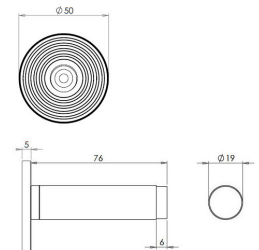

Knurled Wall Mounted Cylinder Door Stop With Reeded Round Rose - 81mm x 19mm - Satin Brass (Lacquered)

Product Images

Description

- Knurled wall mounted door stop with reeded round rose and black rubber bumper
- Two part design allows for concealed fixing
- Designed to stop doors from hitting a wall when opened too far
- Also available without knurled round rose

Base Material

- Made from solid brass

Finish Details

- Satin Brass

Size Information

- 50mm Overall diameter
- 19mm Inner diameter
- 81mm Projection

Fixings

- Two part design allows for concealed fixing with a single fixing screw

Usage

- Suitable for residential use
- Suitable for internal use

Unit Of Sale

- Sold individually (each)

49575.1 - Knurled Wall Mounted Cylinder Door Stop With Reeded Round Rose - 81mm x 19mm - Satin Brass (Lacquered) - Each