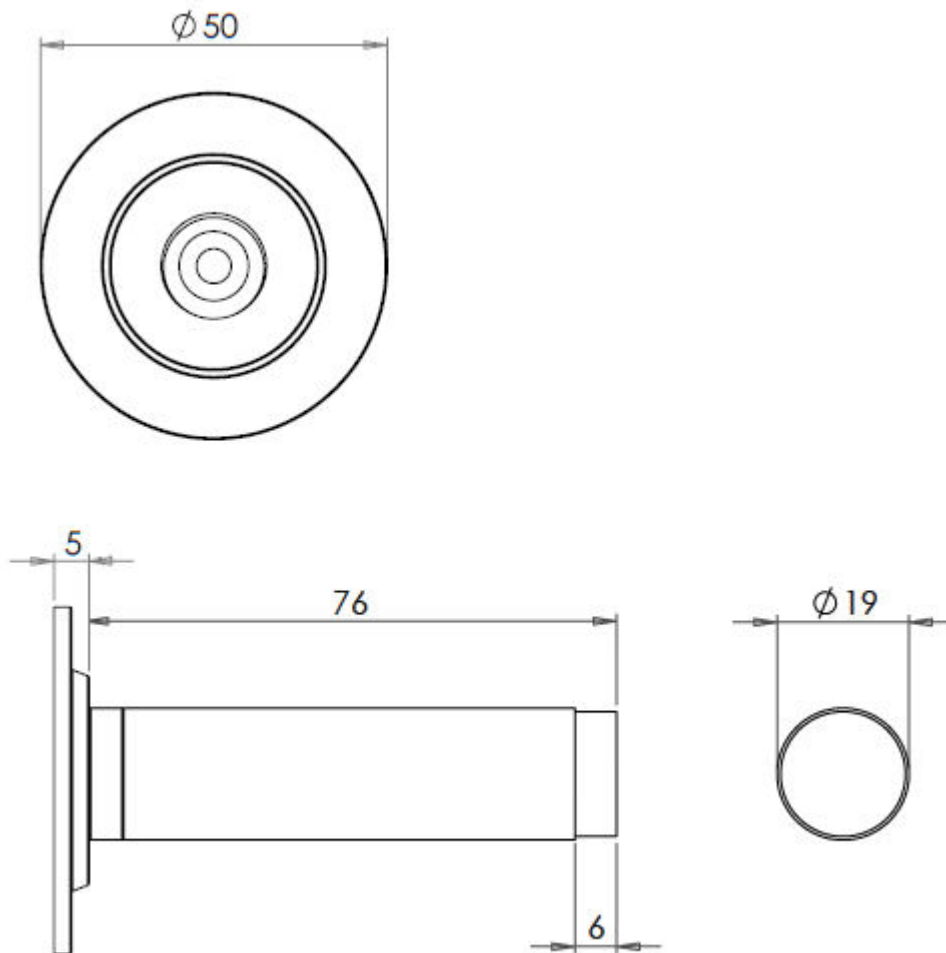

## Knurled Wall Mounted Cylinder Door Stop With Stepped Round Rose - 81mm x 19mm - Satin Brass (Lacquered)

## Size Information

- 50mm Overall diameter
- 19mm Inner diameter
- 81mm Projection