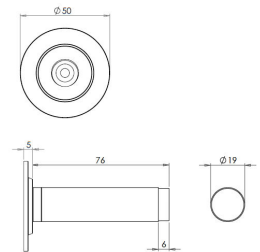

Knurled Wall Mounted Cylinder Door Stop With Stepped Round Rose - 81mm x 19mm - Satin Brass (Lacquered)

Product Images

Description

- Knurled wall mounted door stop with stepped round rose and black rubber bumper
- Two part design allows for concealed fixing
- Designed to stop doors from hitting a wall when opened too far
- Also available without knurled round rose

Base Material

- Made from solid brass