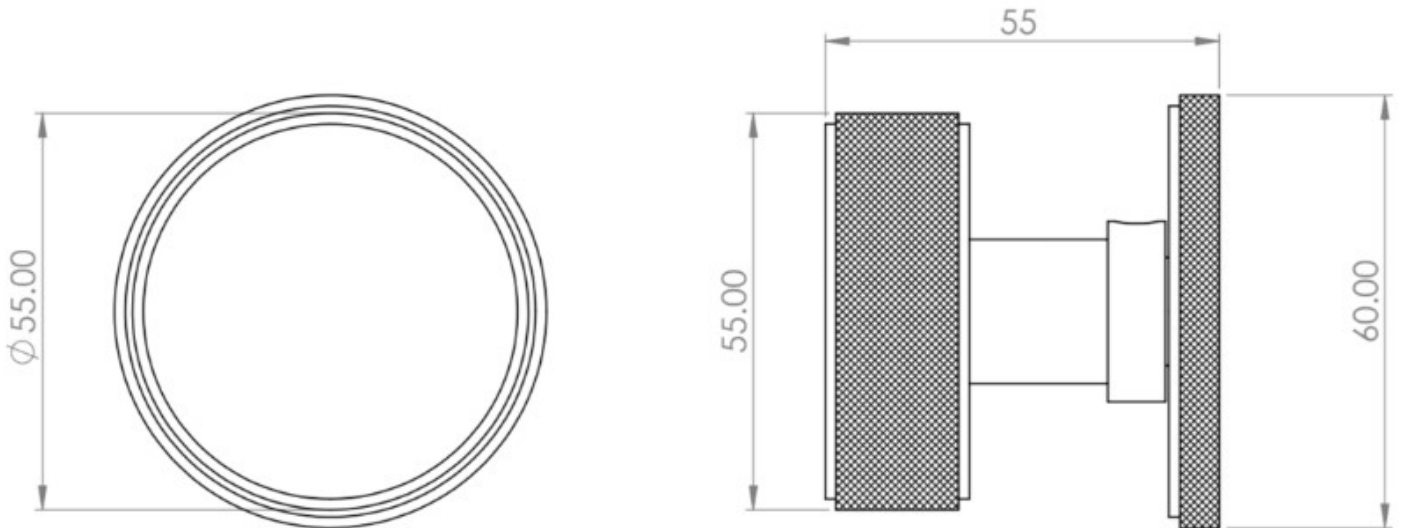

Knurled Design Mortice Knob With Concealed Fixed Rose - Satin Brass (Lacquered)

Product Images

Description

- Knurled Design Mortice Knob With Concealed Fixed Rose

- High architectural quality with heavy feel

Finish

- Satin Brass

Base Material

- Made from solid brass

Dimensions

- Knob diameter - 55mm
- Projection - 55mm

Important Info Before You Buy

- For mortice knobs - Where possible we recommend a minimum latch / lock, depth of 102mm To clear your knuckles away from hitting the stop on the door frame, when closing the door.
- This door knob is unsprung and requires a double sprung tubular latch.
- For any key locking internal doors where mortice knobs are being fitted we recommend fitting a horizontal mortice sash lock.
- For any bathroom doors locking via a thumbturn system we recommend fitting a horizontal bathroom mortice lock.
- Grub screw fixing to spindle for extra strength on the door
- Sold and priced as pairs