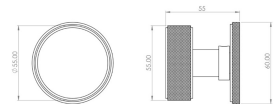

Knurled Design Mortice Knob With Concealed Fixed Rose - Satin Brass (Lacquered)

Product Images

Description

- Knurled Design Mortice Knob With Concealed Fixed Rose

- High architectural quality with heavy feel

Finish

- Satin Brass

Base Material

- Made from solid brass

Dimensions

- Knob diameter - 55mm
- Projection - 55mm

Important Info Before You Buy

- For mortice knobs - Where possible we recommend a minimum latch / lock, depth of 102mm To clear your knuckles away from hitting the stop on the door frame, when closing the door.
- This door knob is unsprung and requires a double sprung tubular latch.
- For any key locking internal doors where mortice knobs are being fitted we recommend fitting a horizontal mortice sash lock.
- For any bathroom doors locking via a thumbturn system we recommend fitting a horizontal bathroom mortice lock.
- Grub screw fixing to spindle for extra strength on the door
- Sold and priced as pairs