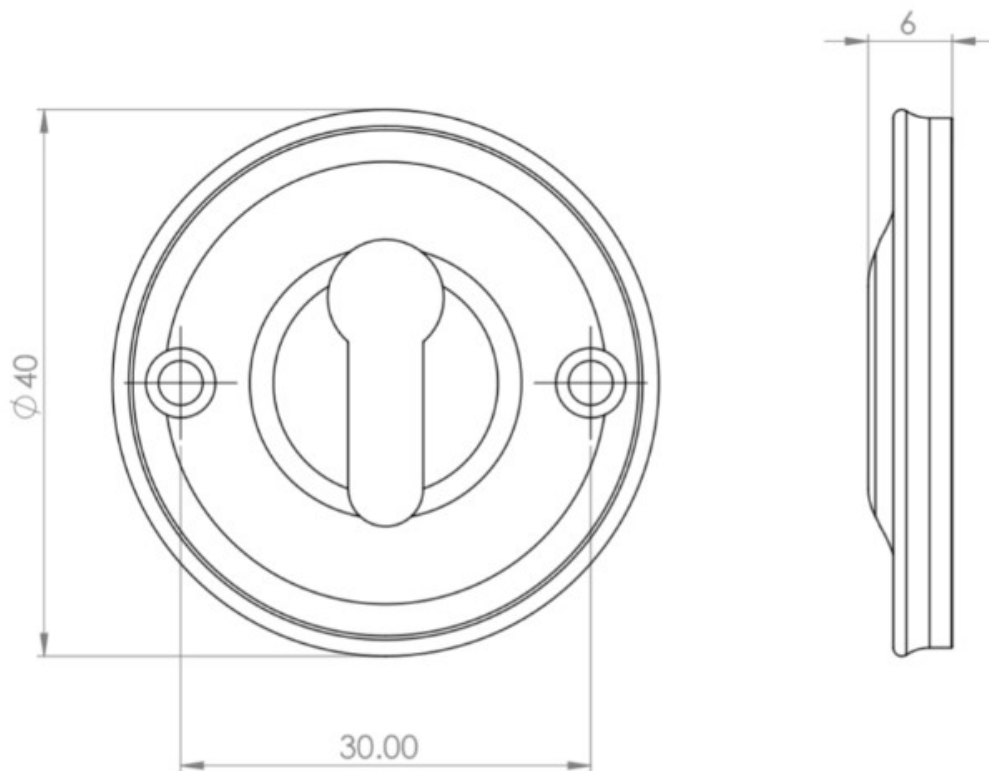

### Product Images

### Description

- Classic Design Face Fixed Escutcheon
- Suitable for internal and external use

### Dimensions

- Overall Size: 40mm Diameter
- Overall Thickness: 6mm