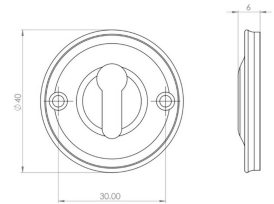

Classic Design Face Fixed Escutcheon - Standard Key - Satin Brass (Lacquered)

Product Images

Description

- Classic Design Face Fixed Escutcheon
- Suitable for internal and external use

Finish

- Satin Brass

Dimensions