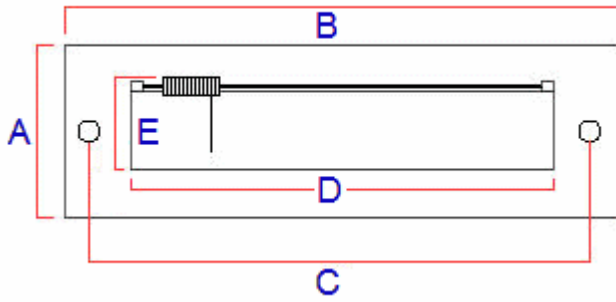


Letter Plate With Embossed "LETTERS" On Flap - 254mm x 102mm - Polished Brass (Lacquered)

Product Images

Description

254mm x 102mm (12" x 4") Plain style letter plate with cast un-polished brass flap.

The flap has cast polished brass "LETTERS" on it

Finish

- Polished brass / Un-polished cast brass

Dimensions

Back Of The Letter Plate

20237.1

Dimension On Diagram

Overall Plate Width

102mm

A

Overall Plate Length

254mm

B

Bolt centers

220mm

C

Aperture Width

Products in this set

20237.1 - Letter Plate With Embossed "LETTERS" On Flap - Polished Brass (Lacquered) - 254mm x 102mm - Each