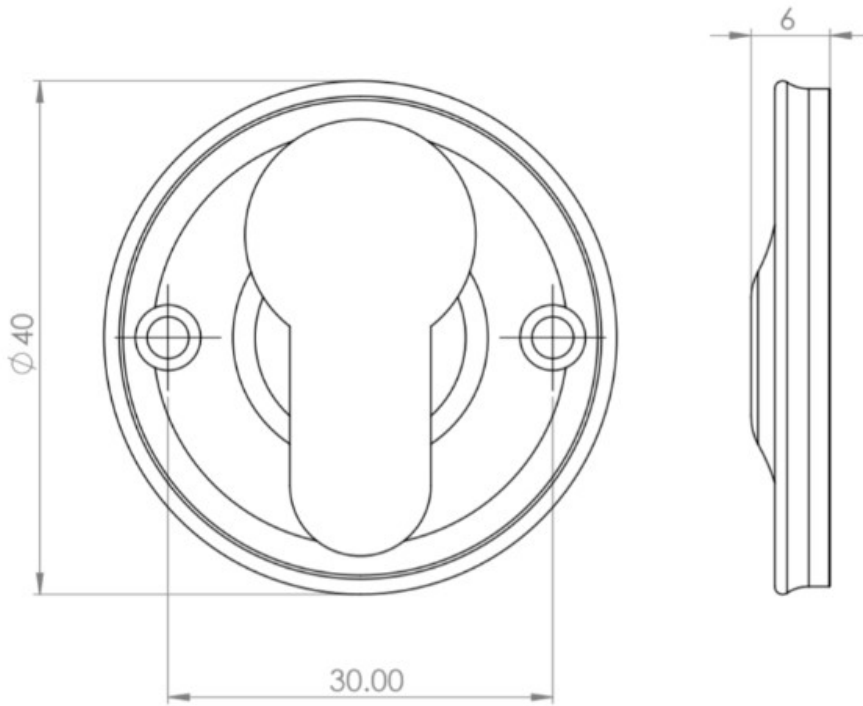

Classic Design Face Fixed Escutcheon - Euro Profile - Satin Brass (Lacquered)

Product Images

Description

- Classic Design Face Fixed Euro Profile Escutcheon
- Suitable for internal and external use

Finish

- Satin Brass

Dimensions

- Overall Size: 40mm Diameter
- Overall Thickness: 6mm

Important Info Before You Buy

- Euro profile key hole shape and size to suit most internal and external mortice locks
- Sold individually
- Supplied with all fixings

Products in this set

49587.1 - Classic Design Face Fixed Escutcheon - Euro Profile - Satin Brass (Lacquered) - Each