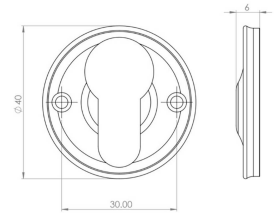

Classic Design Face Fixed Escutcheon - Euro Profile - Satin Brass (Lacquered)

Product Images

Description

- Classic Design Face Fixed Euro Profile Escutcheon
- Suitable for internal and external use

Finish

- Satin Brass

Dimensions

- Overall Size: 40mm Diameter
- Overall Thickness: 6mm

Important Info Before You Buy

- Euro profile key hole shape and size to suit most internal and external mortice locks
- Sold individually
- Supplied with all fixings

Products in this set

49587.1 - Classic Design Face Fixed Escutcheon - Euro Profile - Satin Brass (Lacquered) - Each