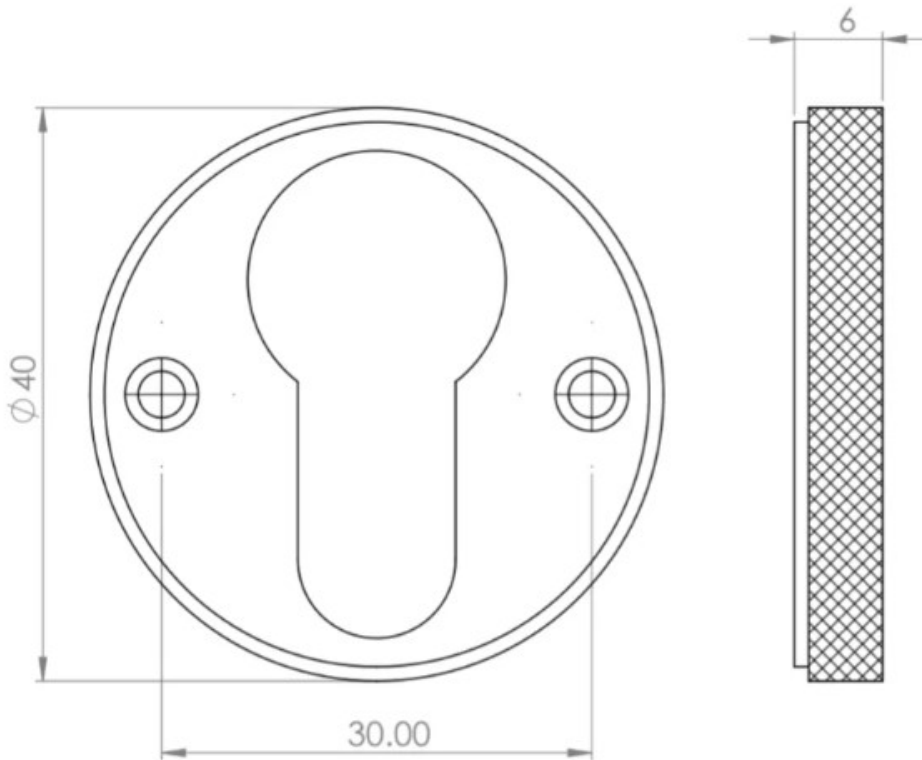

Knurled Design Face Fixed Escutcheon - Euro Profile - Satin Brass (Lacquered)

Product Images

Description

- Knurled Design Face Fixed Euro Profile Escutcheon
- Suitable for internal and external use

Finish

- Satin Brass

Dimensions

- Overall Size: 40mm Diameter
- Overall Thickness: 6mm

Important Info Before You Buy

- Euro profile key hole shape and size to suit most internal and external mortice locks
- Sold individually
- Supplied with all fixings

Products in this set

49589.1 - Knurled Design Face Fixed Escutcheon - Euro Profile - Satin Brass (Lacquered) - Each