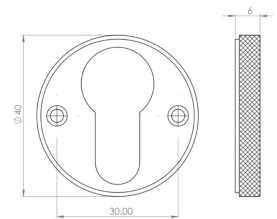

Knurled Design Face Fixed Escutcheon - Euro Profile - Satin Brass (Lacquered)

Product Images

Description

- Knurled Design Face Fixed Euro Profile Escutcheon
- Suitable for internal and external use

Finish

- Satin Brass

Dimensions

- Overall Size: 40mm Diameter
- Overall Thickness: 6mm

Important Info Before You Buy

- Euro profile key hole shape and size to suit most internal and external mortice locks
- Sold individually
- Supplied with all fixings

Products in this set

49589.1 - Knurled Design Face Fixed Escutcheon - Euro Profile - Satin Brass (Lacquered) - Each