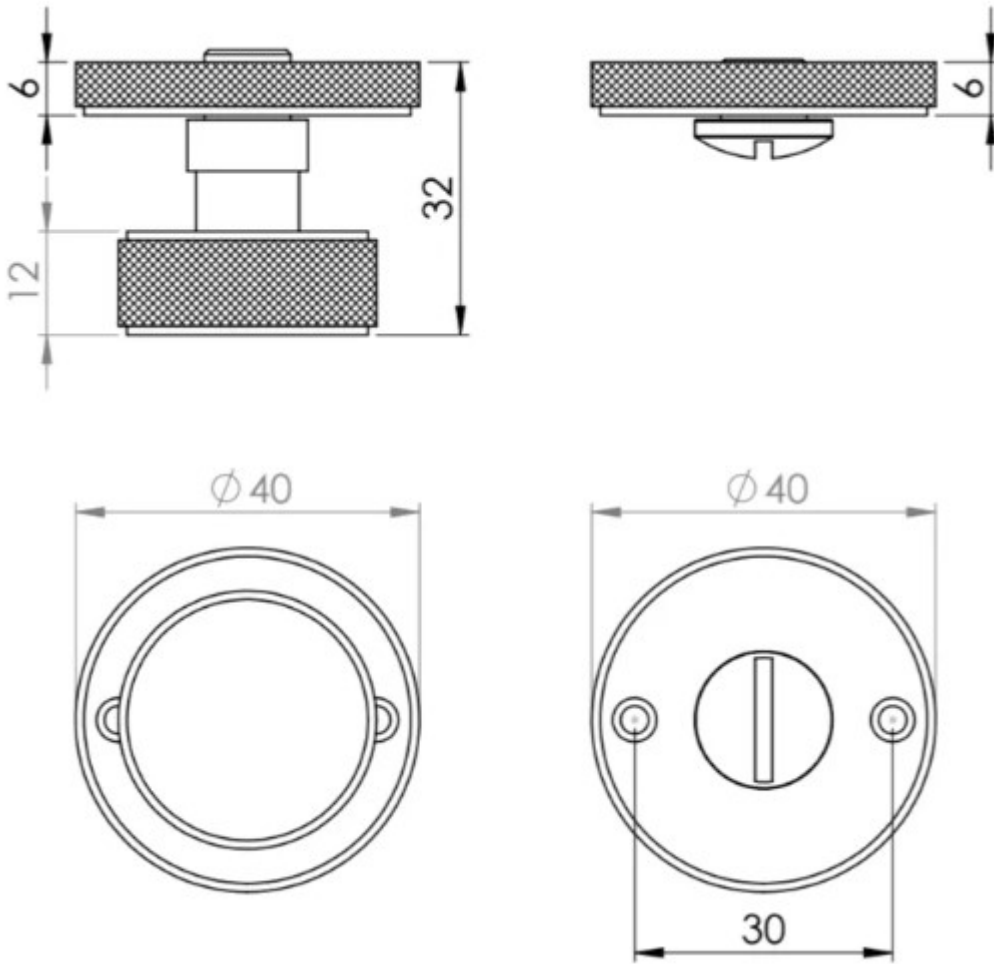

## Knurled Bathroom Round Knob Turn & Release With Face Fixed Round Rose - 53mm x 10mm - Satin Brass (Lacquered)

### Description

- Satin Brass knurled bathroom turn & release set
- Face fixed
- A turn and release consists of two parts
  - 1 - a snib turn which is fitted on the inside of the bathroom and is used to lock the bathroom or toilet by twisting the snib a quarter turn to the left or right
  - 2 - a release which is fitted on the outside of the bathroom. If someone gets locked in the bathroom or toilet the snib can be released in an emergency by twisting a coin or screwdriver in the slotted part of the rose a quarter turn
- This turn and release set uses a 5mm x 5mm spindle (the metal shaft that goes through the door) this suits standard UK bath locks
- A turn and release is only the cosmetic part that you see on the outside of the door and requires a mechanism to work in conjunction with it, such as a bathroom deadbolt

### Dimensions

- Rose Diameter - 40mm
- Projection - 32mm

#### Products in this set

49591.1 - Knurled Bathroom Round Knob Turn & Release With Face Fixed Round Rose - 53mm x 10mm - Satin Brass (Lacquered) - Set