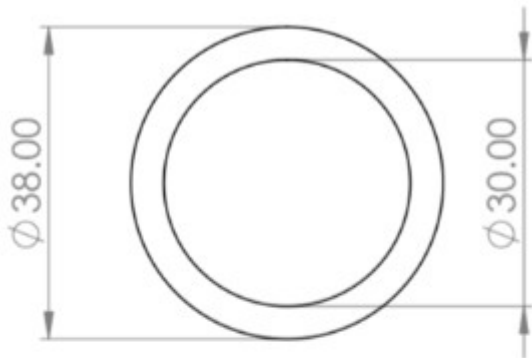

Knurled Pattern Floor Mounted Door Stop - 40mm x 38mm - Satin Brass (Lacquered)

Product Images

Description

- Knurled pattern floor mounted door stop
- Two part design allows for concealed fixing

- Plain head with black rubber ring
- Designed to stop doors from hitting a wall when opened too far

Base Material

- Made from solid brass

Finish Details

- Satin Brass

Size Information

- 38mm Overall diameter
- 30mm Inner diameter
- 40mm Projection

Fixings

- Two part design allows for concealed fixing with a single fixing screw