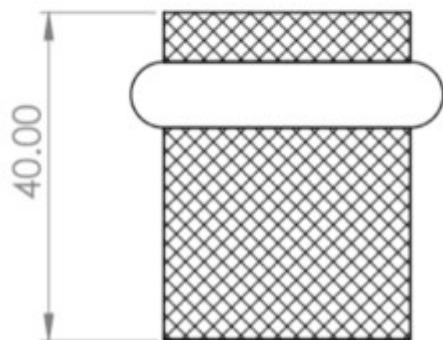

Knurled Pattern Floor Mounted Door Stop - 40mm x 38mm - Satin Brass (Lacquered)

Product Images

Description

- Knurled pattern floor mounted door stop
- Two part design allows for concealed fixing

- Plain head with black rubber ring
- Designed to stop doors from hitting a wall when opened too far

Base Material

- Made from solid brass

Finish Details

- Satin Brass

Size Information

- 38mm Overall diameter
- 30mm Inner diameter
- 40mm Projection

Fixings

- Two part design allows for concealed fixing with a single fixing screw

Usage

- Suitable for residential use
- Suitable for internal use

Unit Of Sale

- Sold individually (each)

Products in this set

49592.1 - Knurled Pattern Floor Mounted Door Stop - 40mm x 38mm - Satin Brass (Lacquered) - Each