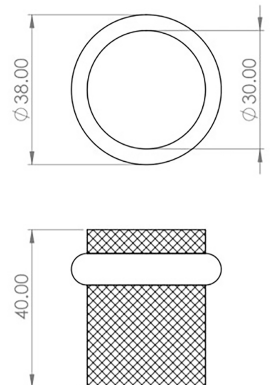

Knurled Pattern Floor Mounted Door Stop - 40mm x 38mm - Satin Brass (Lacquered)

Product Images

Description

- Knurled pattern floor mounted door stop
- Two part design allows for concealed fixing

- Plain head with black rubber ring
- Designed to stop doors from hitting a wall when opened too far

Base Material

- Made from solid brass

Finish Details

- Satin Brass

Size Information

- 38mm Overall diameter
- 30mm Inner diameter
- 40mm Projection

Fixings

- Two part design allows for concealed fixing with a single fixing screw

Usage

- Suitable for residential use
- Suitable for internal use

Unit Of Sale

- Sold individually (each)

Products in this set

49592.1 - Knurled Pattern Floor Mounted Door Stop - 40mm x 38mm - Satin Brass (Lacquered) - Each