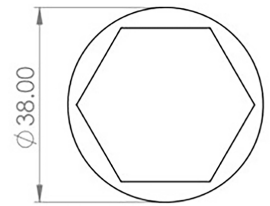

Hexagonal Pattern Floor Mounted Door Stop - 40mm x 38mm - Satin Brass (Lacquered)

Product Images

Description

- Hexagonal pattern floor mounted door stop
- Two part design allows for concealed fixing
- Plain head with black rubber ring