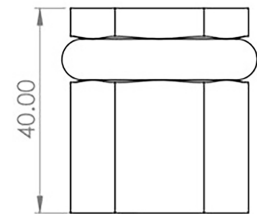

## Hexagonal Pattern Floor Mounted Door Stop - 40mm x 38mm - Satin Brass (Lacquered)

### Description

---

- Hexagonal pattern floor mounted door stop
- Two part design allows for concealed fixing
- Plain head with black rubber ring

- Designed to stop doors from hitting a wall when opened too far

## Size Information

- 38mm Overall diameter
- 40mm Projection