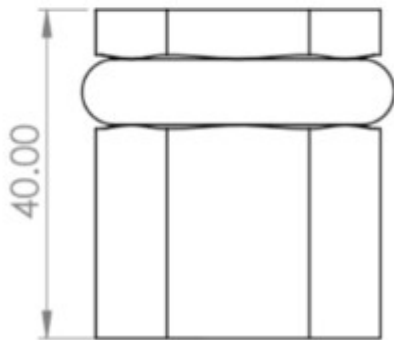

### Description

---

- Hexagonal pattern floor mounted door stop
- Two part design allows for concealed fixing
- Plain head with black rubber ring

- Designed to stop doors from hitting a wall when opened too far

## Size Information

- 38mm Overall diameter
- 40mm Projection