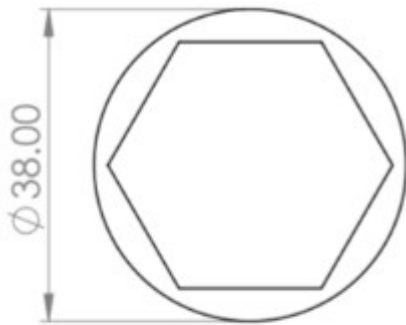

## Size Information

- 38mm Overall diameter
- 40mm Projection