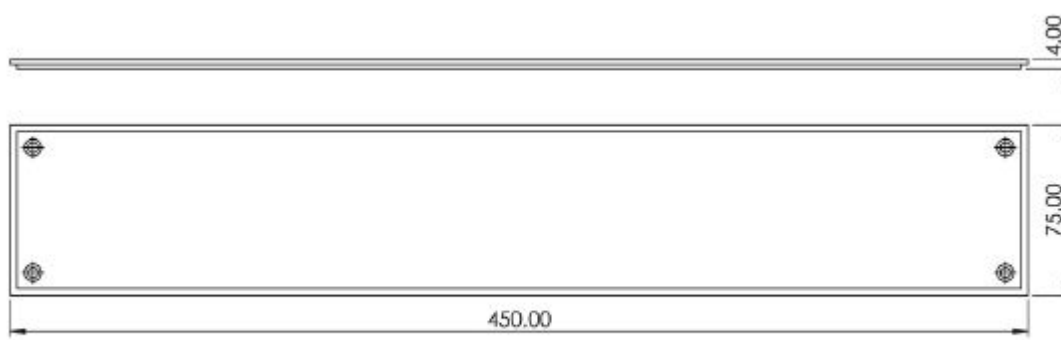

## Description

---

- Rectangular Face Fixed Finger Plate With Stepped Edges
- Ideal for internal doors and external entrance doors
- Squared rounded corners
- Face fixed with 4 wood screws

## Dimensions

- Overall Size: 450mm x 75mm
- Projection: 4mm