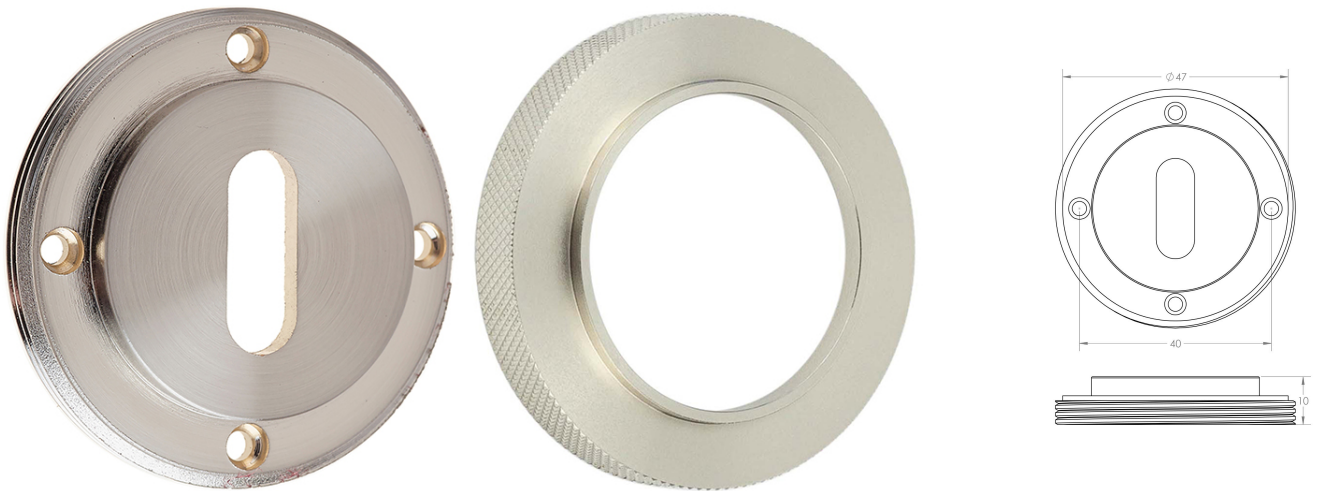

Standard Profile Escutcheon With Knurled Rose - 53mm x 10mm - Satin Nickel

Product Images

Description

- Standard profile escutcheon with knurled pattern concealed fix rose.

Finish

- Satin Nickel

Base Material

- Solid Brass

Dimensions

- 53mm diameter
- 10mm Depth

Important Information

- Each - (1 x escutcheon).

Products in this set

49628.1 - Standard Profile Escutcheon With Knurled Rose - 53mm x 10mm - Satin Nickel - Each