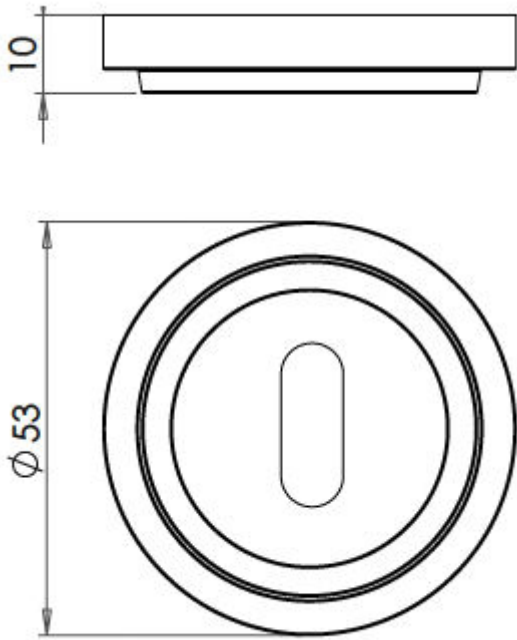

Standard Profile Escutcheon With Knurled Rose - 53mm x 10mm - Satin Nickel

Product Images

Description

- Standard profile escutcheon with knurled pattern concealed fix rose.

Finish

- Satin Nickel

Base Material

- Solid Brass

Dimensions

- 53mm diameter
- 10mm Depth

Important Information

- Each - (1 x escutcheon).

Products in this set

49628.1 - Standard Profile Escutcheon With Knurled Rose - 53mm x 10mm - Satin Nickel - Each