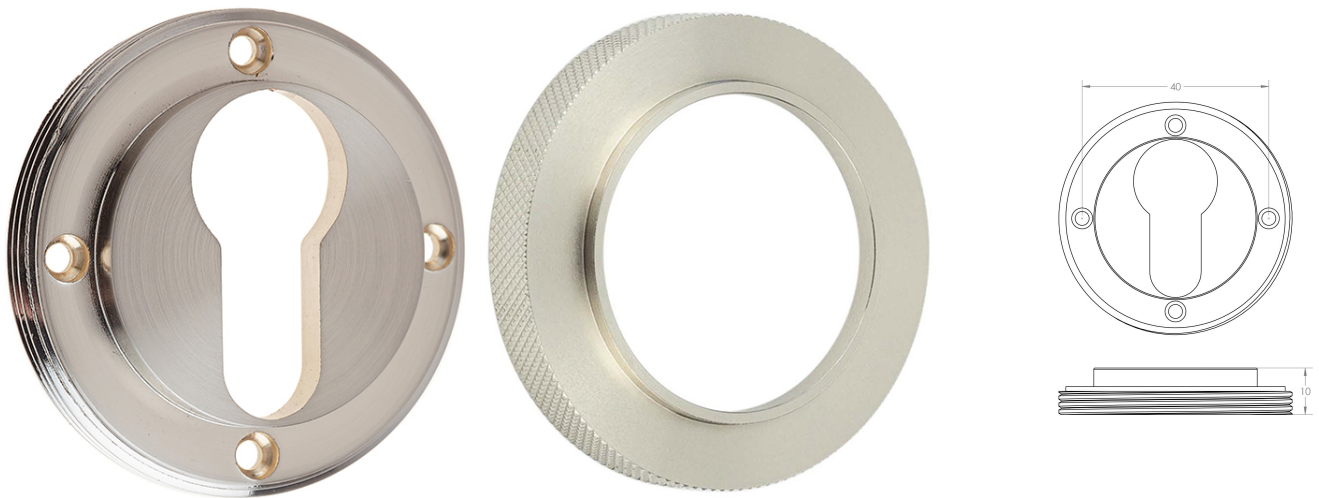

Euro Profile Escutcheon With Knurled Rose - 53mm x 10mm - Satin Nickel

Product Images

Description

- Knurled pattern euro profile escutcheon with concealed fix rose
- For use with euro profile cylinder

Finish

- Satin Nickel

Base Material

- Solid Brass

Dimensions

- 53mm diameter
- 10mm Depth

Important Information

- Supplied with fixings
- Each - (1 x escutcheon).

Products in this set

49629.1 - Euro Profile Escutcheon With Knurled Rose - 53mm x 10mm - Satin Nickel - Each