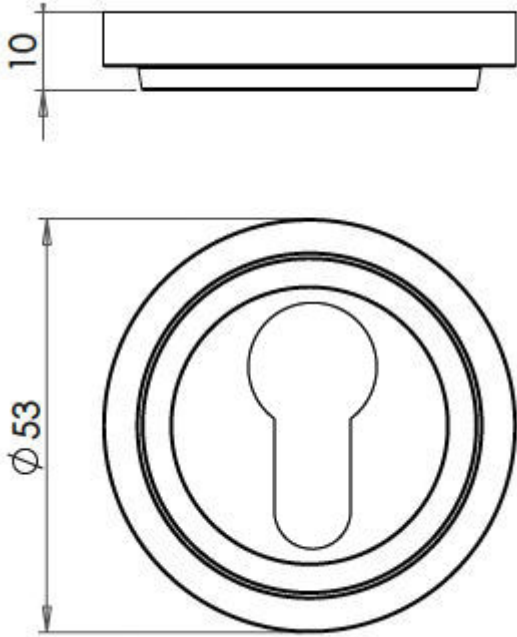

Euro Profile Escutcheon With Knurled Rose - 53mm x 10mm - Satin Nickel

Product Images

Description

- Knurled pattern euro profile escutcheon with concealed fix rose
- For use with euro profile cylinder

Finish

- Satin Nickel

Base Material

- Solid Brass

Dimensions

- 53mm diameter
- 10mm Depth

Important Information

- Supplied with fixings
- Each - (1 x escutcheon).

Products in this set

49629.1 - Euro Profile Escutcheon With Knurled Rose - 53mm x 10mm - Satin Nickel - Each