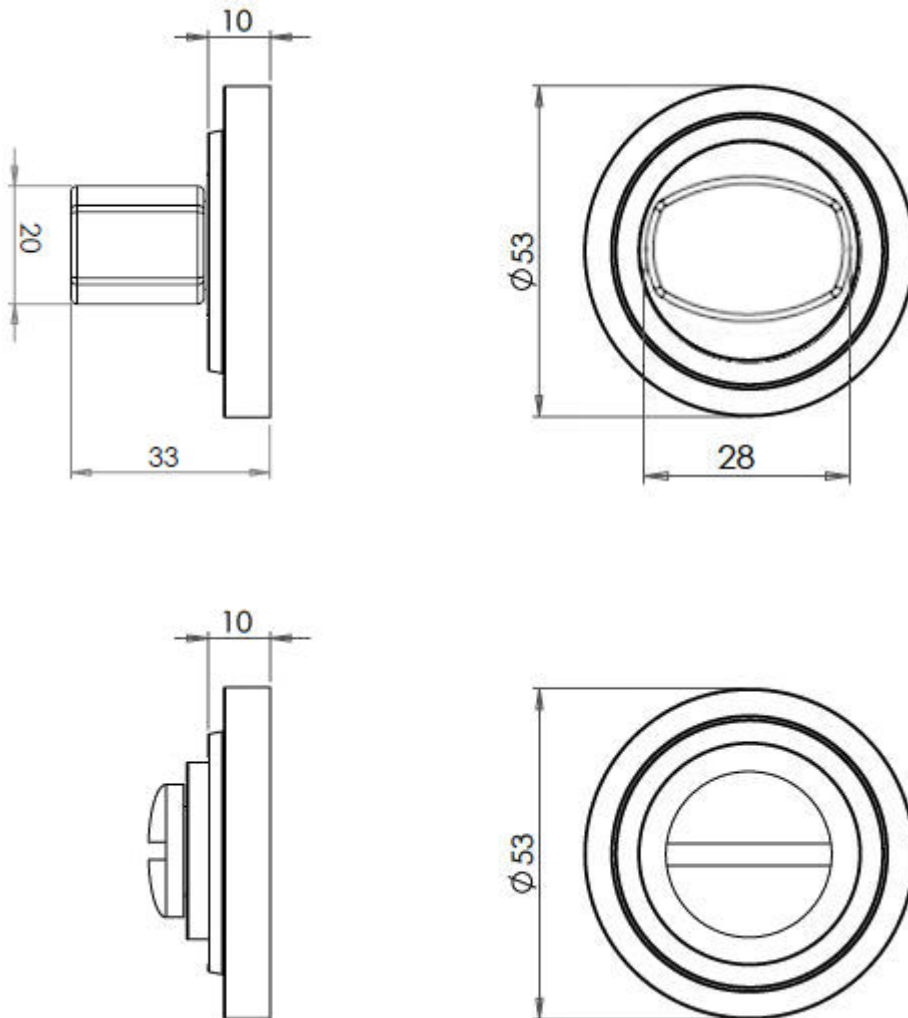

## Bathroom Turn & Release With Knurled Round Rose - 53mm x 10mm - Satin Nickel

### Description

- Satin Nickel flat faced bathroom turn & release set with knurled pattern concealed fix rose.
- A turn and release consists of two parts
  - 1 - a snib turn which is fitted on the inside of the bathroom and is used to lock the bathroom or toilet by twisting the snib a quarter turn to the left or right
  - 2 - a release which is fitted on the outside of the bathroom. If some gets locked in the bathroom or toilet the snib can be released in an emergency by twisting a coin or screwdriver in the slotted part of the rose a quarter turn
- This turn and release set uses a 5mm x 5mm spindle (the metal shaft that goes through the door) this suits standard UK bath locks

**Finish**

- Satin Nickel

**Dimensions**

- Rose Diameter - 53mm
- Rose Projection - 10mm

**Important Info Before You Buy**

- Can also be used as a privacy lock for bedrooms
- Supplied with all fixings
- PLEASE NOTE - THIS ITEM MUST BE USED IN CONJUNCTION WITH A DEAD BOLT OR A BATHROOM MORTICE LOCK

## Products in this set

---

49631.1 - Bathroom Turn & Release With Knurled Round Rose - 53mm x 10mm - Satin Nickel - Set