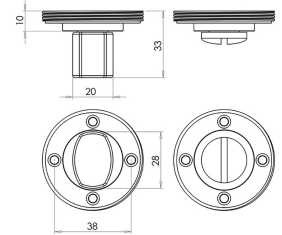

## Bathroom Turn & Release With Knurled Round Rose - 53mm x 10mm - Satin Nickel

### Description

- Satin Nickel flat faced bathroom turn & release set with knurled pattern concealed fix rose.
- A turn and release consists of two parts
  - 1 - a snib turn which is fitted on the inside of the bathroom and is used to lock the bathroom or toilet by twisting the snib a quarter turn to the left or right
  - 2 - a release which is fitted on the outside of the bathroom. If some gets locked in the bathroom or toilet the snib can be released in an emergency by twisting a coin or screwdriver in the slotted part of the rose a quarter turn
- This turn and release set uses a 5mm x 5mm spindle (the metal shaft that goes through the door) this suits standard UK bath locks

**Finish**

- Satin Nickel

**Dimensions**

- Rose Diameter - 53mm
- Rose Projection - 10mm

**Important Info Before You Buy**

- Can also be used as a privacy lock for bedrooms
- Supplied with all fixings
- PLEASE NOTE - THIS ITEM MUST BE USED IN CONJUNCTION WITH A DEAD BOLT OR A BATHROOM MORTICE LOCK

## Products in this set

---

49631.1 - Bathroom Turn & Release With Knurled Round Rose - 53mm x 10mm - Satin Nickel - Set