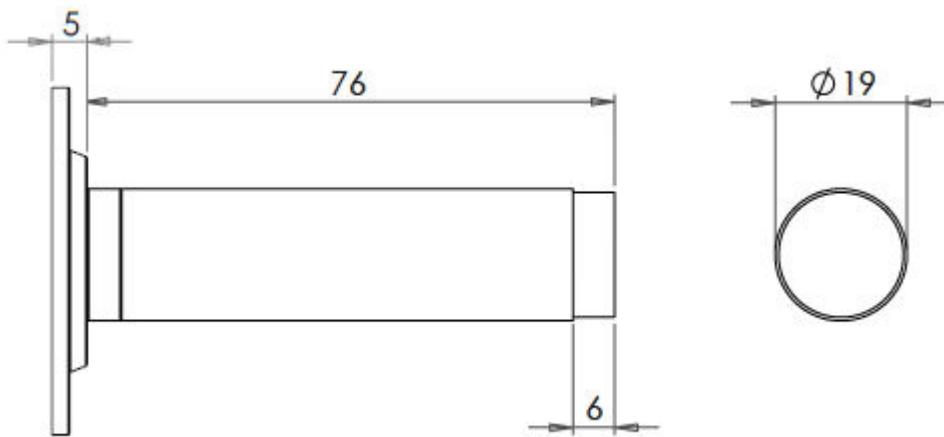

### Description

- Wall mounted door stop with knurled round rose and black rubber bumper
- Two part design allows for concealed fixing
- Designed to stop doors from hitting a wall when opened too far
- Also available without knurled round rose

### Size Information

- 50mm Overall diameter
- 19mm Inner diameter
- 81mm Projection