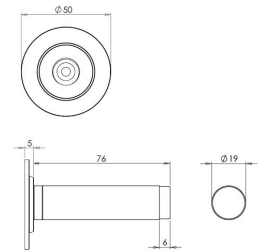

Wall Mounted Cylinder Door Stop With Knurled Round Rose - 81mm x 19mm - Satin Nickel

Product Images

Description

- Wall mounted door stop with knurled round rose and black rubber bumper
- Two part design allows for concealed fixing
- Designed to stop doors from hitting a wall when opened too far
- Also available without knurled round rose

Base Material

- Made from solid brass

Finish Details

- Satin Nickel

Size Information