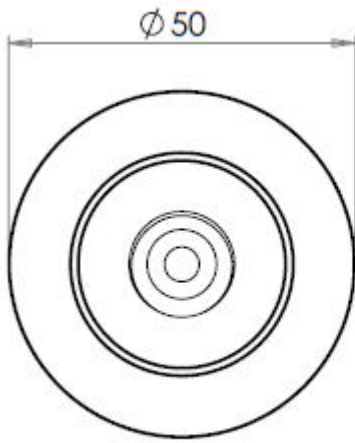

### Description

- Wall mounted door stop with knurled round rose and black rubber bumper
- Two part design allows for concealed fixing
- Designed to stop doors from hitting a wall when opened too far
- Also available without knurled round rose

### Size Information

- 50mm Overall diameter
- 19mm Inner diameter
- 81mm Projection