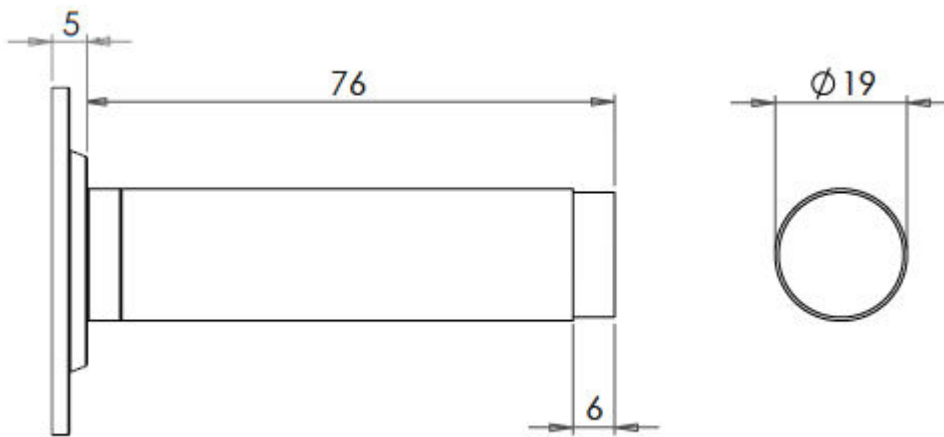

Knurled Wall Mounted Cylinder Door Stop With Knurled Round Rose - 81mm x 19mm - Satin Nickel

Product Images

Description

- Knurled wall mounted door stop with knurled round rose and black rubber bumper
- Two part design allows for concealed fixing
- Designed to stop doors from hitting a wall when opened too far
- Also available without knurled round rose

Base Material

- Made from solid brass

Finish Details

- Satin Nickel

Size Information

- 50mm Overall diameter
- 19mm Inner diameter
- 81mm Projection

Fixings

- Two part design allows for concealed fixing with a single fixing screw

Usage

- Suitable for residential use
- Suitable for internal use

Unit Of Sale

- Sold individually (each)

Products in this set

49636.1 - Knurled Wall Mounted Cylinder Door Stop With Knurled Round Rose - 81mm x 19mm - Satin Nickel - Each