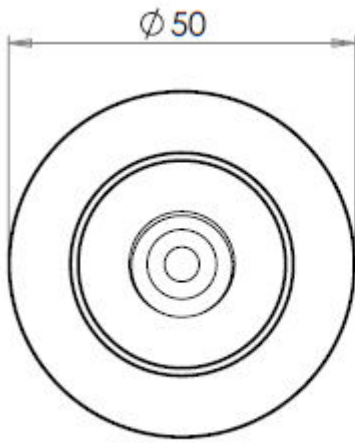

Knurled Wall Mounted Cylinder Door Stop With Knurled Round Rose - 81mm x 19mm - Satin Nickel

Product Images

Description

- Knurled wall mounted door stop with knurled round rose and black rubber bumper
- Two part design allows for concealed fixing
- Designed to stop doors from hitting a wall when opened too far
- Also available without knurled round rose

Base Material

- Made from solid brass

Finish Details

- Satin Nickel

Size Information

- 50mm Overall diameter
- 19mm Inner diameter
- 81mm Projection

Fixings

- Two part design allows for concealed fixing with a single fixing screw

Usage

- Suitable for residential use
- Suitable for internal use

Unit Of Sale

- Sold individually (each)

Products in this set

49636.1 - Knurled Wall Mounted Cylinder Door Stop With Knurled Round Rose - 81mm x 19mm - Satin Nickel - Each