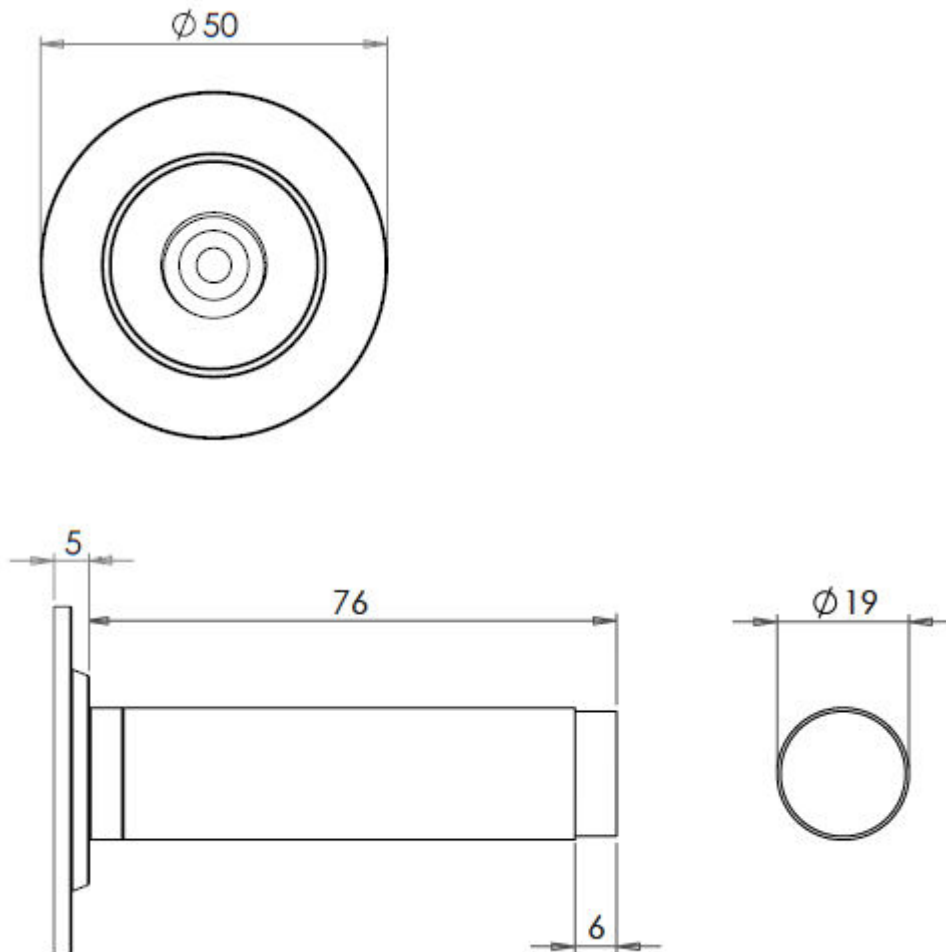

Knurled Wall Mounted Cylinder Door Stop With Reeded Round Rose - 81mm x 19mm - Satin Nickel

Product Images

Description

- Knurled wall mounted door stop with reeded round rose and black rubber bumper
- Two part design allows for concealed fixing
- Designed to stop doors from hitting a wall when opened too far
- Also available without knurled round rose

Base Material

- Made from solid brass

Finish Details

- Satin Nickel

Size Information

- 50mm Overall diameter
- 19mm Inner diameter
- 81mm Projection

Fixings

- Two part design allows for concealed fixing with a single fixing screw

Usage

- Suitable for residential use
- Suitable for internal use

Unit Of Sale

- Sold individually (each)

Products in this set

49637.1 - Knurled Wall Mounted Cylinder Door Stop With Reeded Round Rose - 81mm x 19mm - Satin Nickel - Each