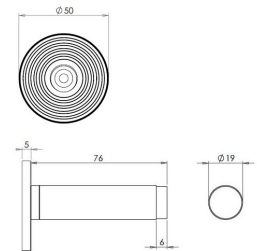

Knurled Wall Mounted Cylinder Door Stop With Reeded Round Rose - 81mm x 19mm - Satin Nickel

Product Images

Description

- Knurled wall mounted door stop with reeded round rose and black rubber bumper
- Two part design allows for concealed fixing
- Designed to stop doors from hitting a wall when opened too far
- Also available without knurled round rose

Base Material

- Made from solid brass

Finish Details

- Satin Nickel

Size Information

- 50mm Overall diameter
- 19mm Inner diameter
- 81mm Projection

Fixings

- Two part design allows for concealed fixing with a single fixing screw

Usage

- Suitable for residential use
- Suitable for internal use

Unit Of Sale

- Sold individually (each)

Products in this set

49637.1 - Knurled Wall Mounted Cylinder Door Stop With Reeded Round Rose - 81mm x 19mm - Satin Nickel - Each