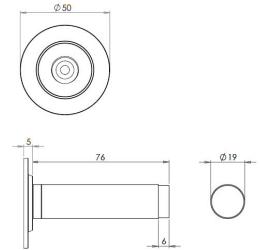

Knurled Wall Mounted Cylinder Door Stop With Stepped Round Rose - 81mm x 19mm - Satin Nickel

Product Images

Description

- Knurled wall mounted door stop with stepped round rose and black rubber bumper
- Two part design allows for concealed fixing
- Designed to stop doors from hitting a wall when opened too far
- Also available without knurled round rose

Base Material

- Made from solid brass

Finish Details

- Satin Nickel

Size Information

- 50mm Overall diameter
- 19mm Inner diameter
- 81mm Projection

Fixings

- Two part design allows for concealed fixing with a single fixing screw

Usage

- Suitable for residential use
- Suitable for internal use

Unit Of Sale

- Sold individually (each)

Products in this set

49638.1 - Knurled Wall Mounted Cylinder Door Stop With Stepped Round Rose - 81mm x 19mm - Satin Nickel - Each