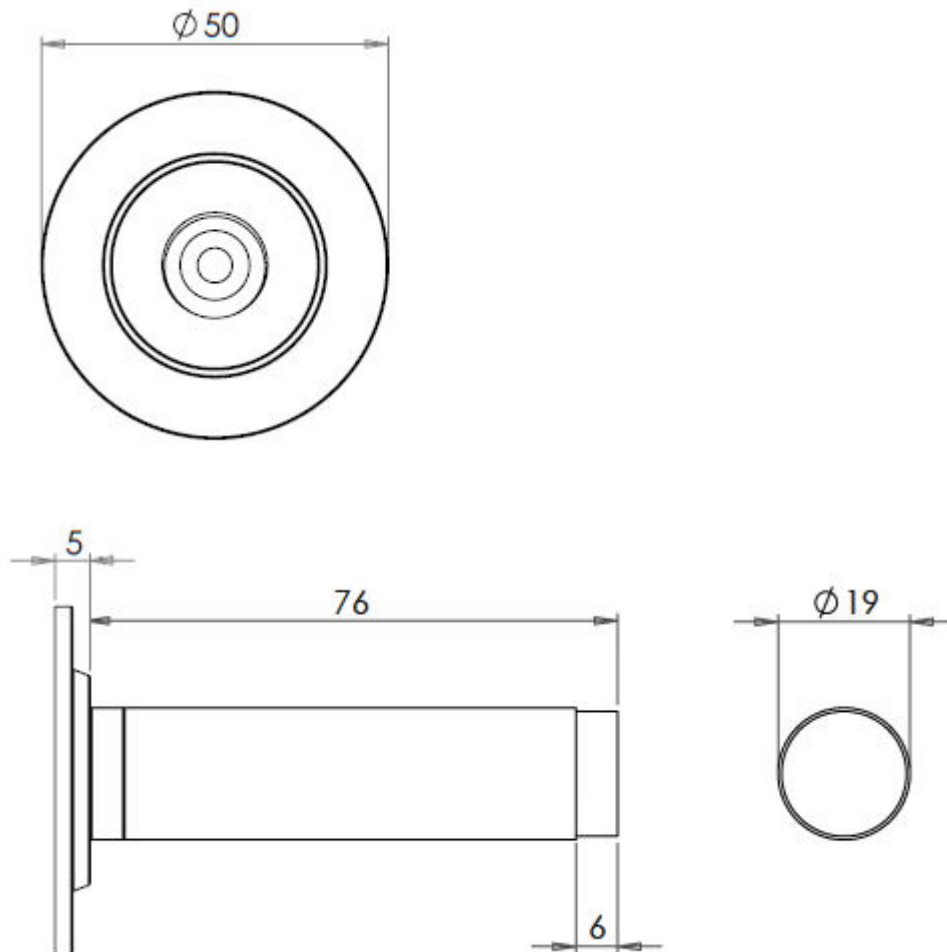

Knurled Wall Mounted Cylinder Door Stop With Stepped Round Rose - 81mm x 19mm - Satin Nickel

Product Images

Description

- Knurled wall mounted door stop with stepped round rose and black rubber bumper
- Two part design allows for concealed fixing
- Designed to stop doors from hitting a wall when opened too far
- Also available without knurled round rose

Base Material

- Made from solid brass

Finish Details

- Satin Nickel

Size Information

- 50mm Overall diameter
- 19mm Inner diameter
- 81mm Projection

Fixings

- Two part design allows for concealed fixing with a single fixing screw

Usage

- Suitable for residential use
- Suitable for internal use

Unit Of Sale

- Sold individually (each)

Products in this set

49638.1 - Knurled Wall Mounted Cylinder Door Stop With Stepped Round Rose - 81mm x 19mm - Satin Nickel - Each