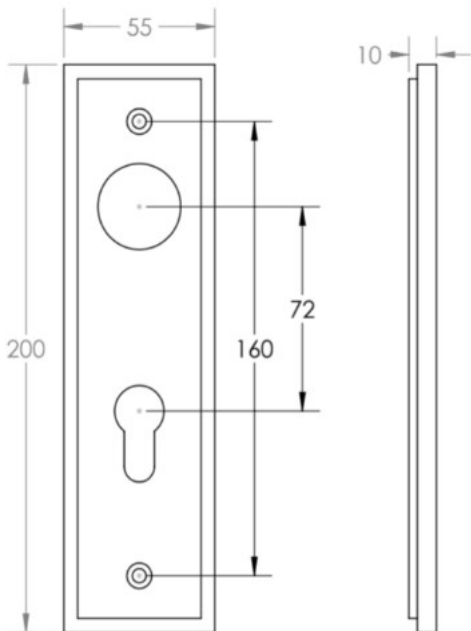


Wedge Pattern Lever Handle On A Large Rectangular Backplate - Satin Nickel

Product Images

Description

- Wedge Pattern Lever Handle On A Large Rectangular Backplate
- Available in various plate designs including latch set for non locking doors, lock set for key locking doors, bathroom set that locks via a thumbturn and can be released in an emergency via a coin release on the outside handle, and a euro profile set for use with euro profile cylinders.
- The bathroom lock and euro lock plates also come in a DIN lock version for use with DIN style mortice locks.
- The handles are fixed to the door with the large backplate fitting over the handles circular rose and secured with face fixing wood screws, this is also the same for the turn and releases.

- DIN Bathroom Lever Set - 78mm Centres - (With Turn & Emergency Release)

- DIN Euro Profile Lever Set - 72mm Centres - (For Use With Euro Cylinders)

Finish Details

- Satin Nickel

Operation

- Both levers are sprung to ensure the lever always returns to its starting position

Back Plate Size

- 200mm x 55mm

Handle Dimensions

Turn & Release Dimensions

Spindle Size

- 8mm x 8mm square - UK Standard

Fixings

- Comes supplied with matching wood screws and spindle

49639.6 - Wedge Pattern Lever Handle On A Large Rectangular Din Style Bathroom Lock Backplate - Satin Nickel - Pair