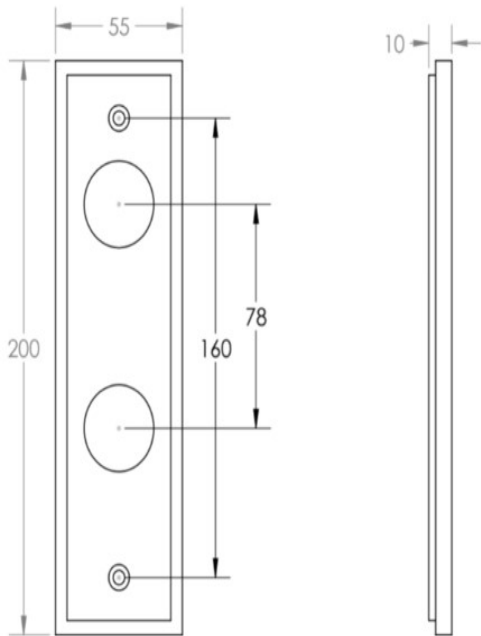


Wedge Pattern Lever Handle On A Large Rectangular Backplate - Satin Nickel

Product Images

Description

- Wedge Pattern Lever Handle On A Large Rectangular Backplate
- Available in various plate designs including latch set for non locking doors, lock set for key locking doors, bathroom set that locks via a thumbturn and can be released in an emergency via a coin release on the outside handle, and a euro profile set for use with euro profile cylinders.
- The bathroom lock and euro lock plates also come in a DIN lock version for use with DIN style mortice locks.
- The handles are fixed to the door with the large backplate fitting over the handles circular rose and secured with face fixing wood screws, this is also the same for the turn and releases.

- DIN Bathroom Lever Set - 78mm Centres - (With Turn & Emergency Release)

- DIN Euro Profile Lever Set - 72mm Centres - (For Use With Euro Cylinders)

Finish Details

- Satin Nickel

Operation

- Both levers are sprung to ensure the lever always returns to its starting position

Back Plate Size

- 200mm x 55mm

Handle Dimensions

Turn & Release Dimensions

Spindle Size

- 8mm x 8mm square - UK Standard

Fixings

- Comes supplied with matching wood screws and spindle

49639.6 - Wedge Pattern Lever Handle On A Large Rectangular Din Style Bathroom Lock Backplate - Satin Nickel - Pair