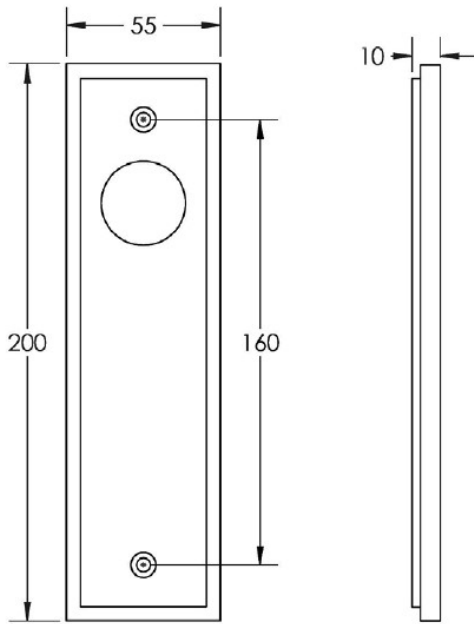

- The bathroom lock and euro lock plates also come in a DIN lock version for use with DIN style mortice locks.
- The handles are fixed to the door with the large backplate fitting over the handles circular rose and secured with face fixing wood screws, this is also the same for the turn and releases.

Plate Styles Available

- Lever Latch Set - (Plain Plates)