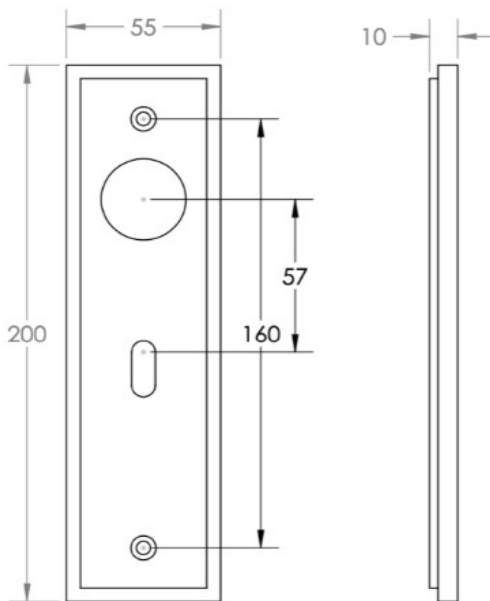

- Lever Lock Set - (Plates With Key Holes)