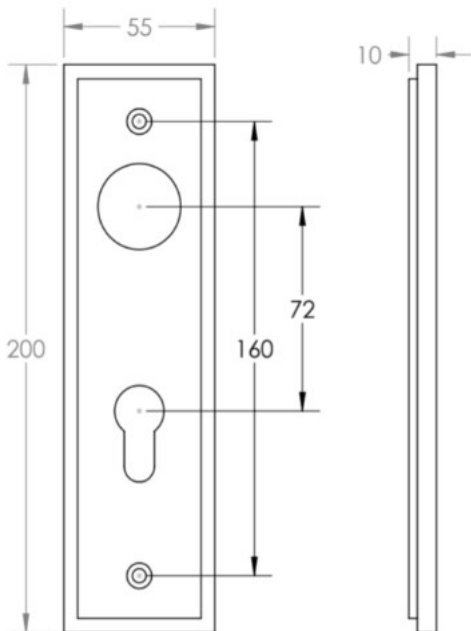

Classic Pattern Lever Handle With Ring Detail On A Large Rectangular Backplate - Satin Nickel

Product Images

Description

- Classic Pattern Lever Handle With Ring Detail On A Large Rectangular Backplate
- Available in various plate designs including latch set for non locking doors, lock set for key locking doors, bathroom set that locks via a thumbturn and can be released in an emergency via a coin release on the outside handle, and a euro profile set for use with euro profile cylinders.

Plate Styles Available

- Lever Latch Set - (Plain Plates)

- Lever Lock Set - (Plates With Key Holes)

- Bathroom Lever Set - (With Turn & Emergency Release)

- Euro Profile Lever Set - (For Use With Euro Cylinders)

- DIN Bathroom Lever Set - 78mm Centres - (With Turn & Emergency Release)

- DIN Euro Profile Lever Set - 72mm Centres - (For Use With Euro Cylinders)

Finish Details

- Satin Nickel

Operation

- Both levers are sprung to ensure the lever always returns to its starting position

Back Plate Size

- 200mm x 55mm

Handle Dimensions

Turn & Release Dimensions

Spindle Size

- 8mm x 8mm square - UK Standard

Fixings

- Comes supplied with matching wood screws and spindle