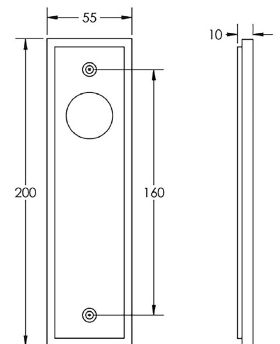

Classic Pattern Lever Handle With Ring Detail On A Large Rectangular Backplate - Satin Nickel

Product Images

Description

- Classic Pattern Lever Handle With Ring Detail On A Large Rectangular Backplate
- Available in various plate designs including latch set for non locking doors, lock set for key locking doors, bathroom set that locks via a thumbturn and can be released in an emergency via a coin release on the outside handle, and a euro profile set for use with euro profile cylinders.

- DIN Bathroom Lever Set - 78mm Centres - (With Turn & Emergency Release)

- DIN Euro Profile Lever Set - 72mm Centres - (For Use With Euro Cylinders)

Finish Details

- Satin Nickel

Operation

- Both levers are sprung to ensure the lever always returns to its starting position

Back Plate Size

- 200mm x 55mm

Handle Dimensions

Turn & Release Dimensions

Spindle Size

- 8mm x 8mm square - UK Standard

Fixings

- Comes supplied with matching wood screws and spindle

49644.6 - Classic Pattern Lever Handle With Ring Detail On A Large Rectangular Din Style Bathroom Lock Backplate - Satin Nickel - Pair