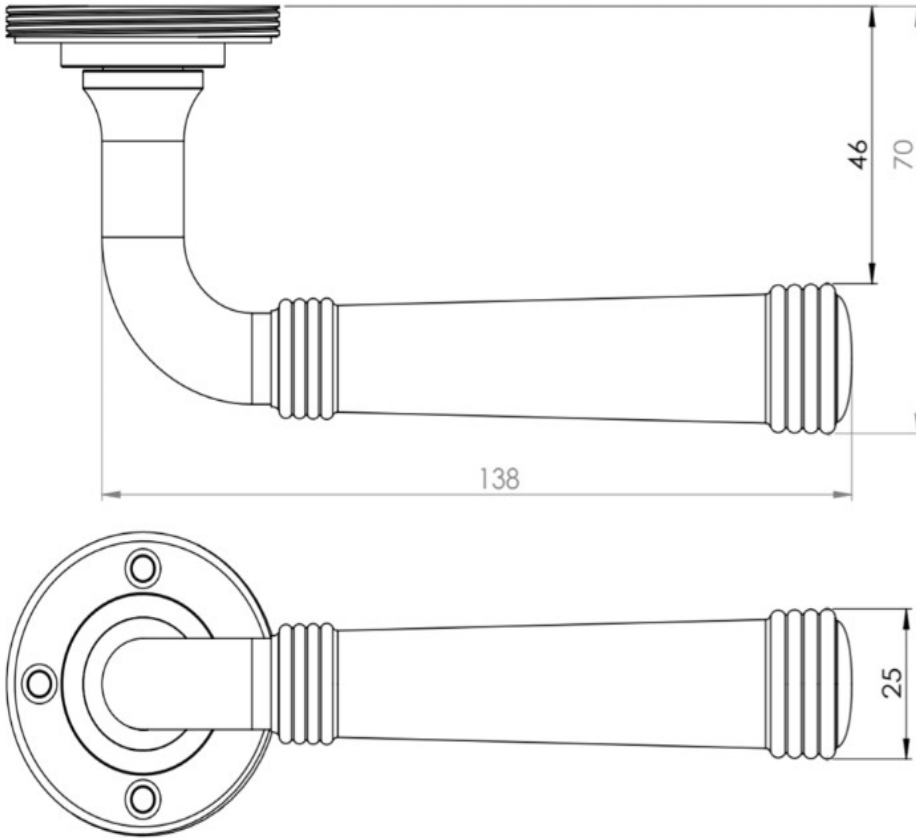

Classic Pattern Lever Handle With Ring Detail On A Large Rectangular Backplate - Satin Nickel

Product Images

Description

- Classic Pattern Lever Handle With Ring Detail On A Large Rectangular Backplate
- Available in various plate designs including latch set for non locking doors, lock set for key locking doors, bathroom set that locks via a thumbturn and can be released in an emergency via a coin release on the outside handle, and a euro profile set for use with euro profile cylinders.

- The bathroom lock and euro lock plates also come in a DIN lock version for use with DIN style mortice locks.
- The handles are fixed to the door with the large backplate fitting over the handles circular rose and secured with face fixing wood screws, this is also the same for the turn and releases.

- DIN Bathroom Lever Set - 78mm Centres - (With Turn & Emergency Release)

- DIN Euro Profile Lever Set - 72mm Centres - (For Use With Euro Cylinders)

Finish Details

- Satin Nickel

Operation

- Both levers are sprung to ensure the lever always returns to its starting position

Back Plate Size

- 200mm x 55mm

Handle Dimensions

Turn & Release Dimensions

Spindle Size

- 8mm x 8mm square - UK Standard

Fixings

- Comes supplied with matching wood screws and spindle