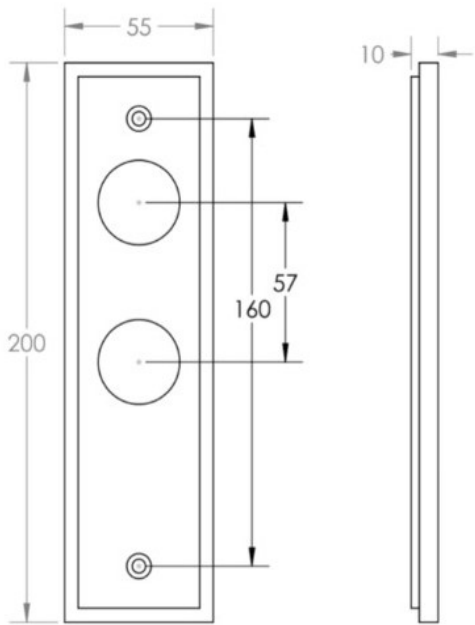

- Bathroom Lever Set - (With Turn & Emergency Release)