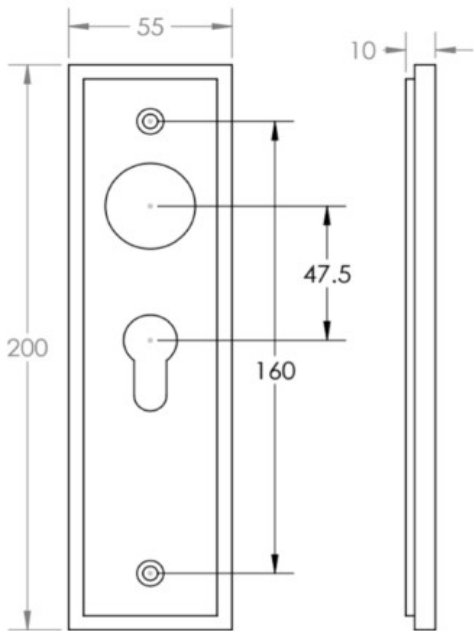

Classic Pattern Lever Handle With Ring Detail On A Large Rectangular Backplate - Satin Nickel

Product Images

Description

- Classic Pattern Lever Handle With Ring Detail On A Large Rectangular Backplate
- Available in various plate designs including latch set for non locking doors, lock set for key locking doors, bathroom set that locks via a thumbturn and can be released in an emergency via a coin release on the outside handle, and a euro profile set for use with euro profile cylinders.

Plate Styles Available

- Lever Latch Set - (Plain Plates)

- Lever Lock Set - (Plates With Key Holes)

- Bathroom Lever Set - (With Turn & Emergency Release)

- Euro Profile Lever Set - (For Use With Euro Cylinders)

- DIN Bathroom Lever Set - 78mm Centres - (With Turn & Emergency Release)

- DIN Euro Profile Lever Set - 72mm Centres - (For Use With Euro Cylinders)

Finish Details

- Satin Nickel

Operation

- Both levers are sprung to ensure the lever always returns to its starting position

Back Plate Size

- 200mm x 55mm

Handle Dimensions

Turn & Release Dimensions

Spindle Size

- 8mm x 8mm square - UK Standard

Fixings

- Comes supplied with matching wood screws and spindle