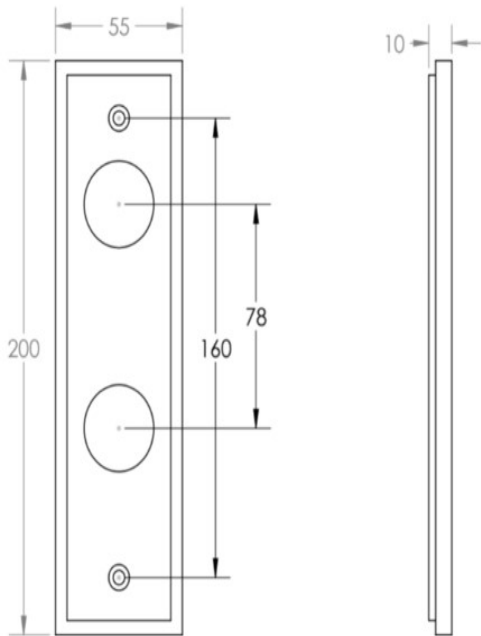

Classic Pattern Lever Handle With Ring Detail On A Large Rectangular Backplate - Satin Nickel

Product Images

Description

- Classic Pattern Lever Handle With Ring Detail On A Large Rectangular Backplate
- Available in various plate designs including latch set for non locking doors, lock set for key locking doors, bathroom set that locks via a thumbturn and can be released in an emergency via a coin release on the outside handle, and a euro profile set for use with euro profile cylinders.

- DIN Bathroom Lever Set - 78mm Centres - (With Turn & Emergency Release)

- DIN Euro Profile Lever Set - 72mm Centres - (For Use With Euro Cylinders)

Finish Details

- Satin Nickel

Operation

- Both levers are sprung to ensure the lever always returns to its starting position

Back Plate Size

- 200mm x 55mm

Handle Dimensions

Turn & Release Dimensions

Spindle Size

- 8mm x 8mm square - UK Standard

Fixings

- Comes supplied with matching wood screws and spindle

49644.6 - Classic Pattern Lever Handle With Ring Detail On A Large Rectangular Din Style Bathroom Lock Backplate - Satin Nickel - Pair