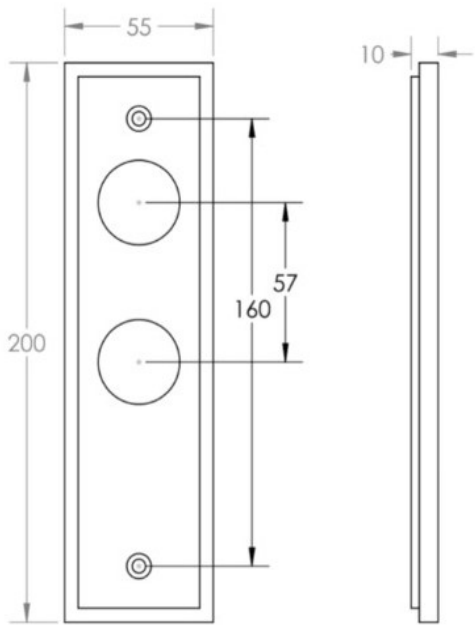

• Lever Lock Set - (Plates With Key Holes)

- Bathroom Lever Set - (With Turn & Emergency Release)