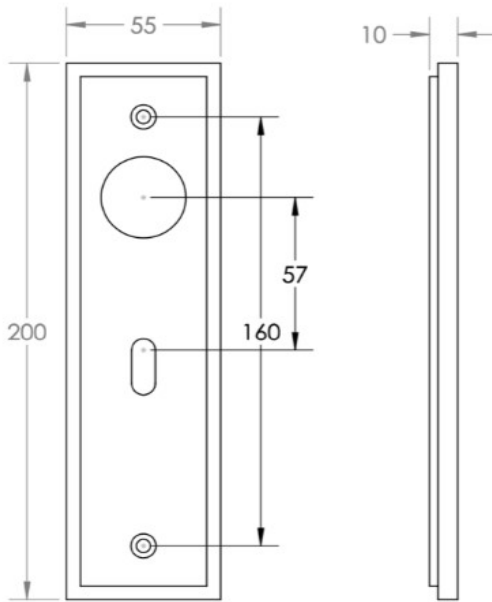

• Lever Latch Set - (Plain Plates)

• Lever Lock Set - (Plates With Key Holes)