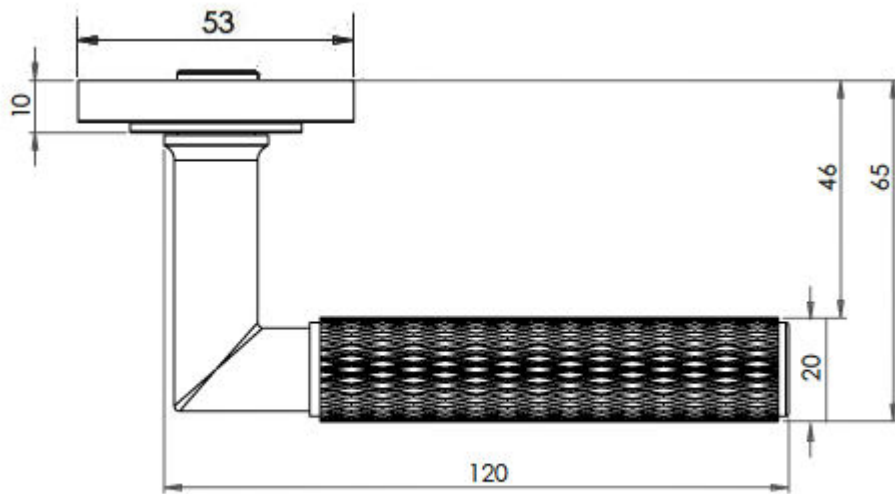


Knurled Pattern Lever Handle On A Large Rectangular Backplate - Satin Nickel

Product Images

Description

- Knurled Pattern Lever Handle On A Large Rectangular Backplate
- Available in various plate designs including latch set for non locking doors, lock set for key locking doors, bathroom set that locks via a thumbturn and can be released in an emergency via a coin release on the outside handle, and a euro profile set for use with euro profile cylinders.
- The bathroom lock and euro lock plates also come in a DIN lock version for use with DIN style mortice locks.
- The handles are fixed to the door with the large backplate fitting over the handles circular rose and secured with face fixing wood screws, this is also the same for the turn and releases.

- DIN Bathroom Lever Set - 78mm Centres - (With Turn & Emergency Release)

- DIN Euro Profile Lever Set - 72mm Centres - (For Use With Euro Cylinders)

Finish Details

- Satin Nickel

Operation

- Both levers are sprung to ensure the lever always returns to its starting position

Back Plate Size

- 200mm x 55mm

Handle Dimensions

Turn & Release Dimensions

Spindle Size

- 8mm x 8mm square - UK Standard

Fixings

- Comes supplied with matching wood screws and spindle

Usage

- Suitable for domestic or light commercial use
- Suitable for internal or external use.

Unit Of Sale

- Sold in pairs
- (One pair consists of 1x left hand and 1x right hand)

Products in this set

49645.1 - Knurled Pattern Lever Handle On A Large Rectangular Latch Backplate - Satin Nickel - Pair