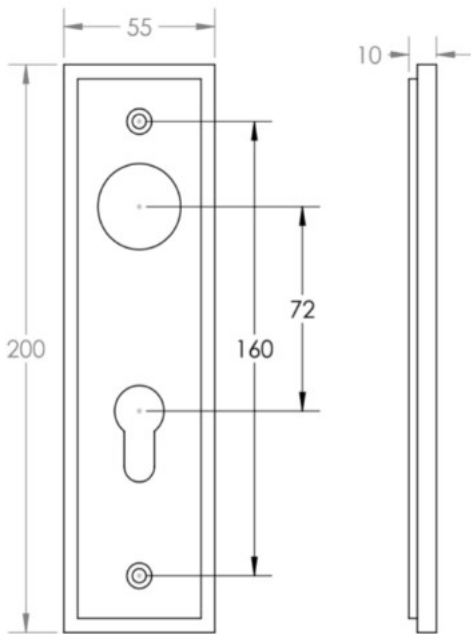


Knurled Pattern Lever Handle On A Large Rectangular Backplate - Satin Nickel

Product Images

Description

- Knurled Pattern Lever Handle On A Large Rectangular Backplate
- Available in various plate designs including latch set for non locking doors, lock set for key locking doors, bathroom set that locks via a thumbturn and can be released in an emergency via a coin release on the outside handle, and a euro profile set for use with euro profile cylinders.
- The bathroom lock and euro lock plates also come in a DIN lock version for use with DIN style mortice locks.
- The handles are fixed to the door with the large backplate fitting over the handles circular rose and secured with face fixing wood screws, this is also the same for the turn and releases.

Plate Styles Available

• Lever Latch Set - (Plain Plates)

• Lever Lock Set - (Plates With Key Holes)

- Bathroom Lever Set - (With Turn & Emergency Release)

- Euro Profile Lever Set - (For Use With Euro Cylinders)

- DIN Bathroom Lever Set - 78mm Centres - (With Turn & Emergency Release)

- DIN Euro Profile Lever Set - 72mm Centres - (For Use With Euro Cylinders)

Finish Details

- Satin Nickel

Operation

- Both levers are sprung to ensure the lever always returns to its starting position

Back Plate Size

- 200mm x 55mm

Handle Dimensions

Turn & Release Dimensions

Spindle Size

- 8mm x 8mm square - UK Standard

Fixings

- Comes supplied with matching wood screws and spindle