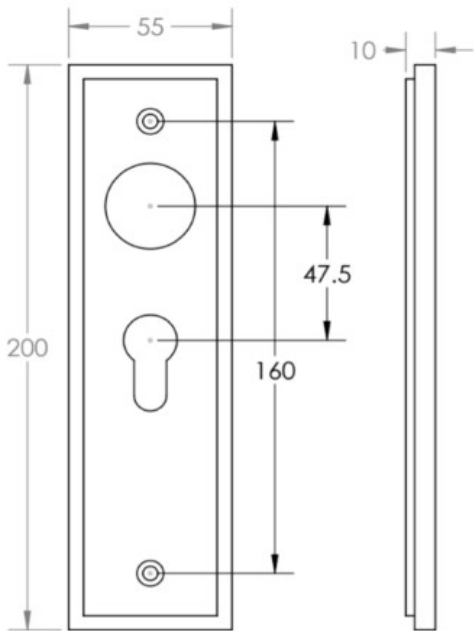


Knurled Pattern Lever Handle On A Large Rectangular Backplate - Satin Nickel

Product Images

Description

- Knurled Pattern Lever Handle On A Large Rectangular Backplate
- Available in various plate designs including latch set for non locking doors, lock set for key locking doors, bathroom set that locks via a thumbturn and can be released in an emergency via a coin release on the outside handle, and a euro profile set for use with euro profile cylinders.
- The bathroom lock and euro lock plates also come in a DIN lock version for use with DIN style mortice locks.
- The handles are fixed to the door with the large backplate fitting over the handles circular rose and secured with face fixing wood screws, this is also the same for the turn and releases.

Plate Styles Available

• Lever Latch Set - (Plain Plates)

• Lever Lock Set - (Plates With Key Holes)

- Bathroom Lever Set - (With Turn & Emergency Release)

- Euro Profile Lever Set - (For Use With Euro Cylinders)

- DIN Bathroom Lever Set - 78mm Centres - (With Turn & Emergency Release)

- DIN Euro Profile Lever Set - 72mm Centres - (For Use With Euro Cylinders)

Finish Details

- Satin Nickel

Operation

- Both levers are sprung to ensure the lever always returns to its starting position

Back Plate Size

- 200mm x 55mm

Handle Dimensions

Turn & Release Dimensions

Spindle Size

- 8mm x 8mm square - UK Standard

Fixings

- Comes supplied with matching wood screws and spindle