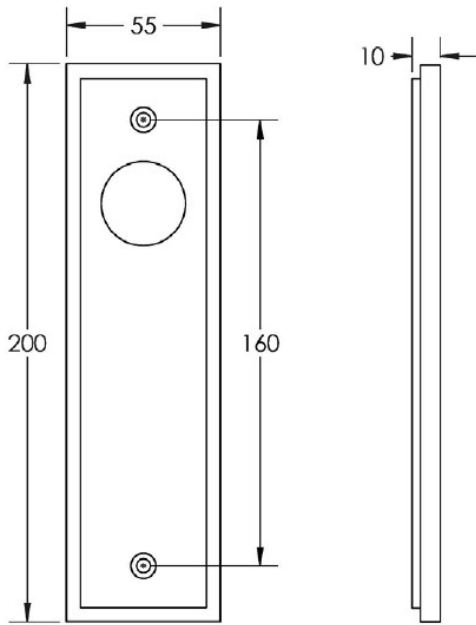

• Lever Latch Set - (Plain Plates)