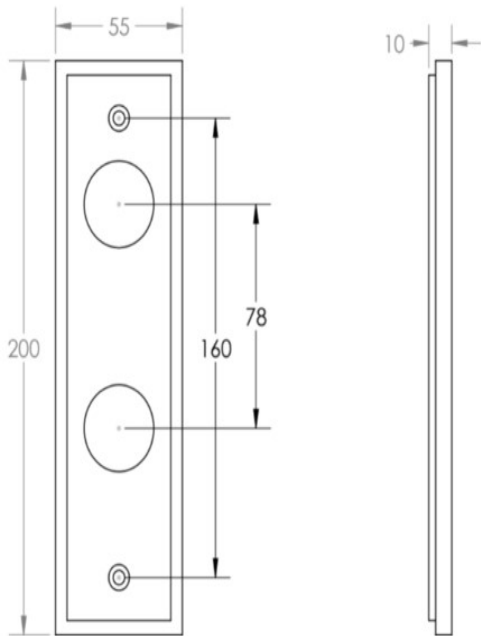


Knurled Pattern Lever Handle On A Large Rectangular Backplate - Satin Nickel

Product Images

Description

- Knurled Pattern Lever Handle On A Large Rectangular Backplate
- Available in various plate designs including latch set for non locking doors, lock set for key locking doors, bathroom set that locks via a thumbturn and can be released in an emergency via a coin release on the outside handle, and a euro profile set for use with euro profile cylinders.
- The bathroom lock and euro lock plates also come in a DIN lock version for use with DIN style mortice locks.
- The handles are fixed to the door with the large backplate fitting over the handles circular rose and secured with face fixing wood screws, this is also the same for the turn and releases.

Plate Styles Available

• Lever Latch Set - (Plain Plates)

• Lever Lock Set - (Plates With Key Holes)

- Bathroom Lever Set - (With Turn & Emergency Release)

- Euro Profile Lever Set - (For Use With Euro Cylinders)

- DIN Bathroom Lever Set - 78mm Centres - (With Turn & Emergency Release)

- DIN Euro Profile Lever Set - 72mm Centres - (For Use With Euro Cylinders)

Finish Details

- Satin Nickel

Operation

- Both levers are sprung to ensure the lever always returns to its starting position

Back Plate Size

- 200mm x 55mm

Handle Dimensions

Turn & Release Dimensions

Spindle Size

- 8mm x 8mm square - UK Standard

Fixings

- Comes supplied with matching wood screws and spindle