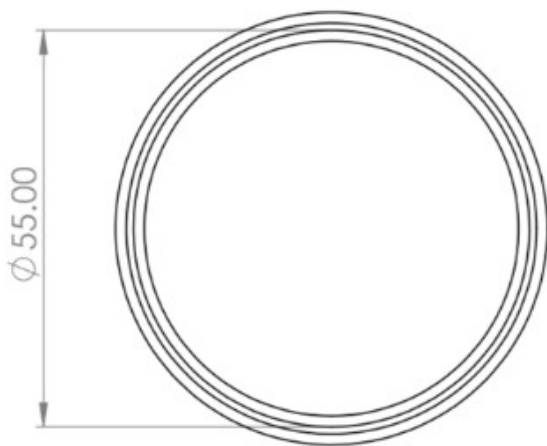

Knurled Design Mortice Knob With Concealed Fixed Rose - Satin Nickel

Product Images

Description

- Knurled Design Mortice Knob With Concealed Fixed Rose
- High architectural quality with heavy feel

Finish

- Satin Nickel

Base Material

- Made from solid brass

Dimensions

- Knob diameter - 55mm
- Projection - 55mm

Important Info Before You Buy

- For mortice knobs - Where possible we recommend a minimum latch / lock, depth of 102mm To clear your knuckles away from hitting the stop on the door frame, when closing the door.
- This door knob is unsprung and requires a double sprung tubular latch.
- For any key locking internal doors where mortice knobs are being fitted we recommend fitting a horizontal mortice sash lock.
- For any bathroom doors locking via a thumbturn system we recommend fitting a horizontal bathroom mortice lock.
- Grub screw fixing to spindle for extra strength on the door
- Sold and priced as pairs

Products in this set

49647.1 - Knurled Design Mortice Knob With Concealed Fixed Rose - Satin Nickel - Pair