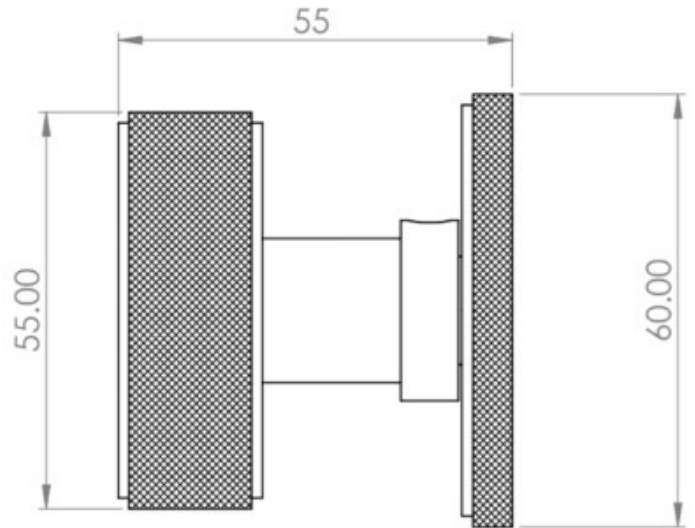

Knurled Design Mortice Knob With Concealed Fixed Rose - Satin Nickel

Product Images

Description

- Knurled Design Mortice Knob With Concealed Fixed Rose
- High architectural quality with heavy feel

Finish

- Satin Nickel

Base Material

- Made from solid brass

Dimensions

- Knob diameter - 55mm
- Projection - 55mm

Important Info Before You Buy

- For mortice knobs - Where possible we recommend a minimum latch / lock, depth of 102mm To clear your knuckles away from hitting the stop on the door frame, when closing the door.
- This door knob is unsprung and requires a double sprung tubular latch.
- For any key locking internal doors where mortice knobs are being fitted we recommend fitting a horizontal mortice sash lock.
- For any bathroom doors locking via a thumbturn system we recommend fitting a horizontal bathroom mortice lock.
- Grub screw fixing to spindle for extra strength on the door
- Sold and priced as pairs

Products in this set

49647.1 - Knurled Design Mortice Knob With Concealed Fixed Rose - Satin Nickel - Pair