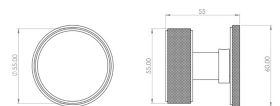

Knurled Design Mortice Knob With Concealed Fixed Rose - Satin Nickel

Product Images

Description

- Knurled Design Mortice Knob With Concealed Fixed Rose
- High architectural quality with heavy feel

Finish

- Satin Nickel

Base Material

- Made from solid brass

Dimensions

- Knob diameter - 55mm
- Projection - 55mm

Important Info Before You Buy

- For mortice knobs - Where possible we recommend a minimum latch / lock, depth of 102mm To clear your knuckles away from hitting the stop on the door frame, when closing the door.
- This door knob is unsprung and requires a double sprung tubular latch.
- For any key locking internal doors where mortice knobs are being fitted we recommend fitting a horizontal mortice sash lock.
- For any bathroom doors locking via a thumbturn system we recommend fitting a horizontal bathroom mortice lock.
- Grub screw fixing to spindle for extra strength on the door
- Sold and priced as pairs