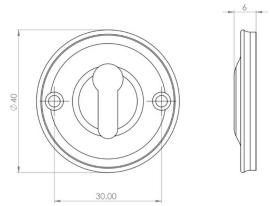

Classic Design Face Fixed Escutcheon - Standard Key - Satin Nickel

Product Images

Description

- Classic Design Face Fixed Escutcheon
- Suitable for internal and external use

Finish

- Satin Nickel

Dimensions