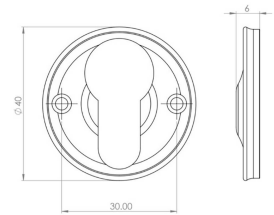

## Classic Design Face Fixed Escutcheon - Euro Profile - Satin Nickel

### Description

- Classic Design Face Fixed Euro Profile Escutcheon
- Suitable for internal and external use

### Dimensions

- Overall Size: 40mm Diameter
- Overall Thickness: 6mm

#### Important Info Before You Buy

- Euro profile key hole shape and size to suit most internal and external mortice locks
- Sold individually
- Supplied with all fixings