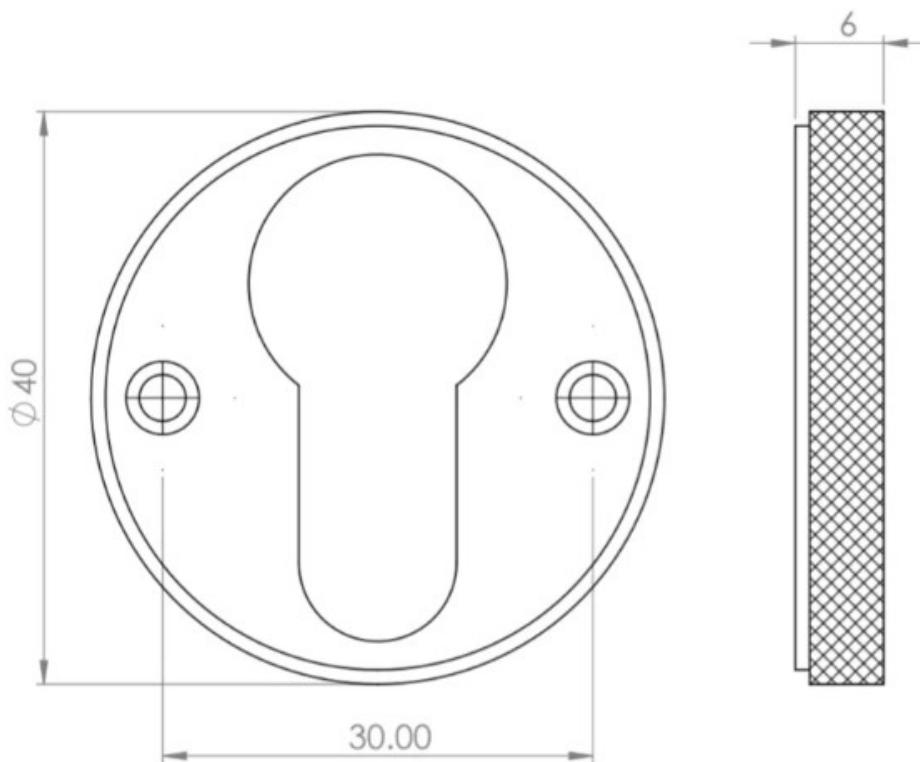

Knurled Design Face Fixed Escutcheon - Euro Profile - Satin Nickel

Product Images

Description

- Knurled Design Face Fixed Euro Profile Escutcheon
- Suitable for internal and external use

Finish

- Satin Nickel

Dimensions

- Overall Size: 40mm Diameter
- Overall Thickness: 6mm

Important Info Before You Buy

- Euro profile key hole shape and size to suit most internal and external mortice locks
- Sold individually
- Supplied with all fixings

Products in this set

49651.1 - Knurled Design Face Fixed Escutcheon - Euro Profile - Satin Nickel - Each