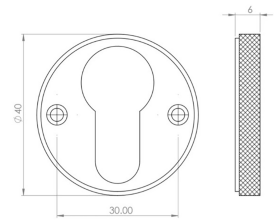

Knurled Design Face Fixed Escutcheon - Euro Profile - Satin Nickel

Product Images

Description

- Knurled Design Face Fixed Euro Profile Escutcheon
- Suitable for internal and external use

Finish

- Satin Nickel

Dimensions

- Overall Size: 40mm Diameter
- Overall Thickness: 6mm

Important Info Before You Buy

- Euro profile key hole shape and size to suit most internal and external mortice locks
- Sold individually
- Supplied with all fixings

Products in this set

49651.1 - Knurled Design Face Fixed Escutcheon - Euro Profile - Satin Nickel - Each