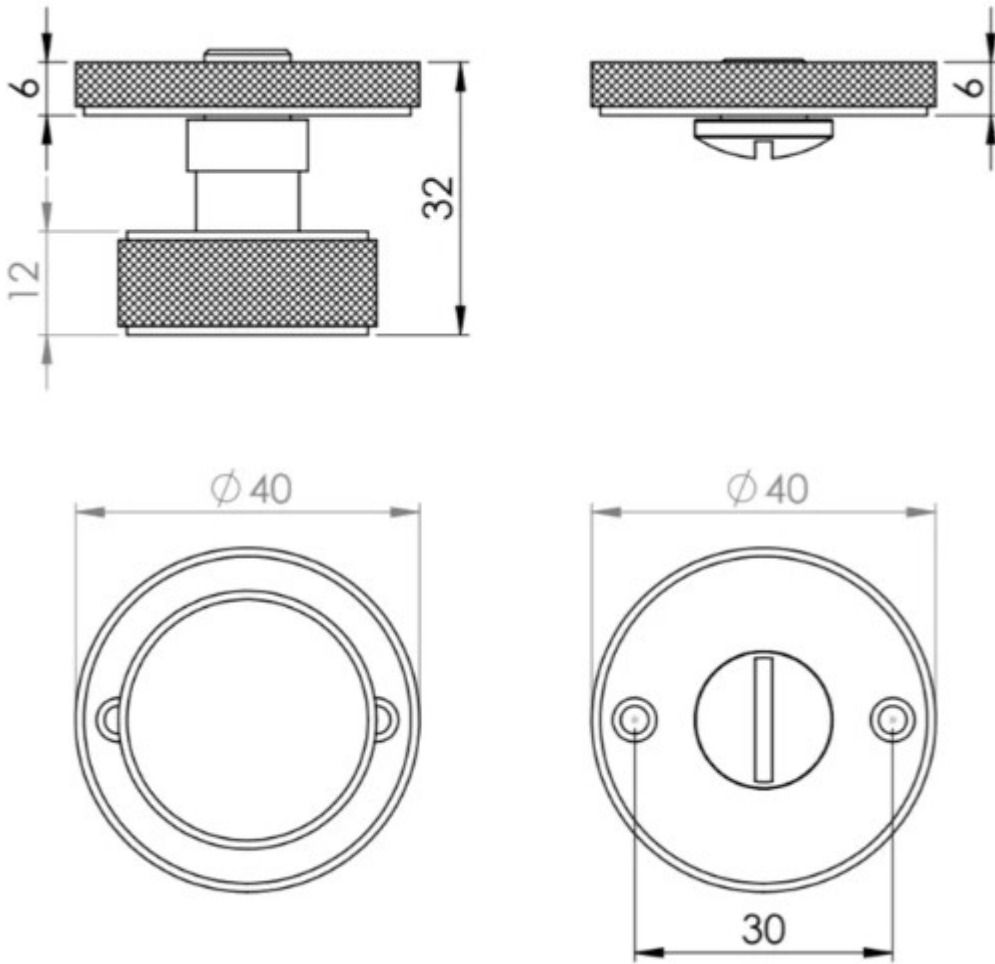

## Knurled Bathroom Round Knob Turn & Release With Face Fixed Round Rose - 53mm x 10mm - Satin Nickel

### Description

- Satin Nickel knurled bathroom turn & release set
- Face fixed
- A turn and release consists of two parts
  - 1 - a snib turn which is fitted on the inside of the bathroom and is used to lock the bathroom or toilet by twisting the snib a quarter turn to the left or right
  - 2 - a release which is fitted on the outside of the bathroom. If someone gets locked in the bathroom or toilet the snib can be released in an emergency by twisting a coin or screwdriver in the slotted part of the rose a quarter turn
- This turn and release set uses a 5mm x 5mm spindle (the metal shaft that goes through the door) this suits standard UK bath locks
- A turn and release is only the cosmetic part that you see on the outside of the door and requires a mechanism to work in conjunction with it, such as a bathroom deadbolt

### Dimensions

- Rose Diameter - 40mm
- Projection - 32mm

**Important Info Before You Buy**

- Can also be used as a privacy lock for bedrooms
- Supplied with all fixings
- PLEASE NOTE - THIS ITEM MUST BE USED IN CONJUNCTION WITH A DEAD BOLT OR A BATHROOM MORTICE LOCK

**Products in this set**

49653.1 - Knurled Bathroom Round Knob Turn & Release With Face Fixed Round Rose - 53mm x 10mm - Satin Nickel - Set