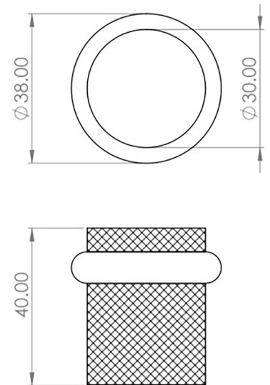

Knurled Pattern Floor Mounted Door Stop - 40mm x 38mm - Satin Nickel

Product Images

Description

- Knurled pattern floor mounted door stop
- Two part design allows for concealed fixing

- Plain head with black rubber ring
- Designed to stop doors from hitting a wall when opened too far

Base Material

- Made from solid brass

Finish Details

- Satin Nickel

Size Information

- 38mm Overall diameter
- 30mm Inner diameter
- 40mm Projection

Fixings

- Two part design allows for concealed fixing with a single fixing screw

Usage

- Suitable for residential use
- Suitable for internal use

Unit Of Sale

- Sold individually (each)

Products in this set

49654.1 - Knurled Pattern Floor Mounted Door Stop - 40mm x 38mm - Satin Nickel - Each