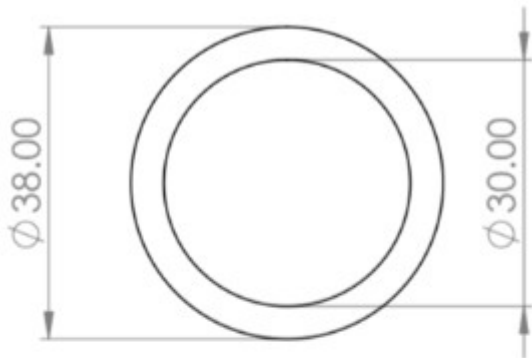

Knurled Pattern Floor Mounted Door Stop - 40mm x 38mm - Satin Nickel

Product Images

Description

- Knurled pattern floor mounted door stop
- Two part design allows for concealed fixing

- Plain head with black rubber ring
- Designed to stop doors from hitting a wall when opened too far

Base Material

- Made from solid brass

Finish Details

- Satin Nickel

Size Information

- 38mm Overall diameter
- 30mm Inner diameter
- 40mm Projection

Fixings

- Two part design allows for concealed fixing with a single fixing screw

Usage

- Suitable for residential use
- Suitable for internal use

Unit Of Sale

- Sold individually (each)

Products in this set

49654.1 - Knurled Pattern Floor Mounted Door Stop - 40mm x 38mm - Satin Nickel - Each