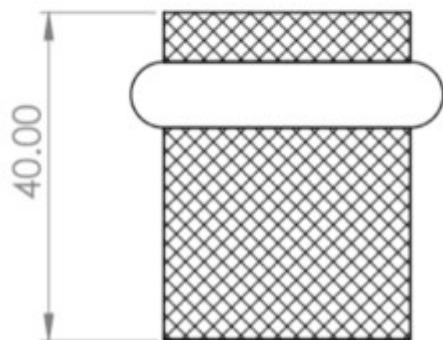

Knurled Pattern Floor Mounted Door Stop - 40mm x 38mm - Satin Nickel

Product Images

Description

- Knurled pattern floor mounted door stop
- Two part design allows for concealed fixing

- Plain head with black rubber ring
- Designed to stop doors from hitting a wall when opened too far

Base Material

- Made from solid brass

Finish Details

- Satin Nickel

Size Information

- 38mm Overall diameter
- 30mm Inner diameter
- 40mm Projection

Fixings

- Two part design allows for concealed fixing with a single fixing screw

Usage

- Suitable for residential use
- Suitable for internal use

Unit Of Sale

- Sold individually (each)

Products in this set

49654.1 - Knurled Pattern Floor Mounted Door Stop - 40mm x 38mm - Satin Nickel - Each