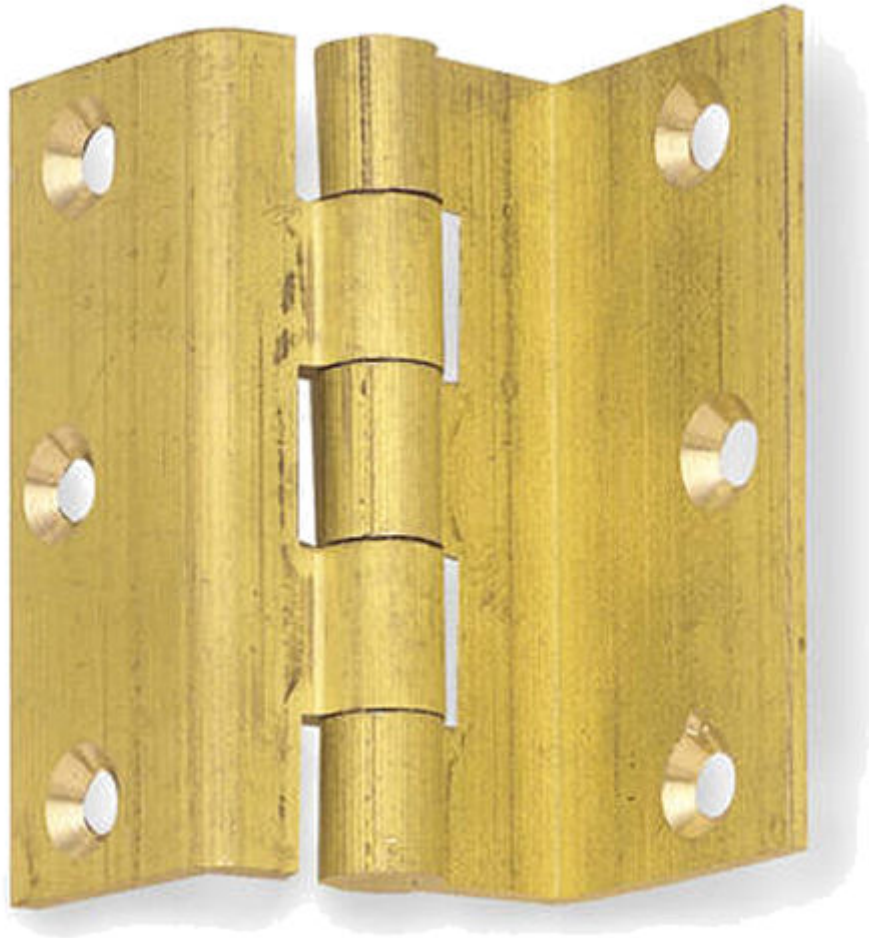

Storm Proof Hinges - Solid Drawn Self Colour Brass - 63mm

Product Images

Description

- Brass Storm-proof hinges 63mm
- Fitted with a fixed 5mm diameter brass pin
- The inner leaf is cranked 14mm from centre of pin
- The outer leaf is cranked 20mm from centre of pin

Products in this set

20257.1 - Storm Proof Hinges - Brass - Self Colour - 63mm - Pair