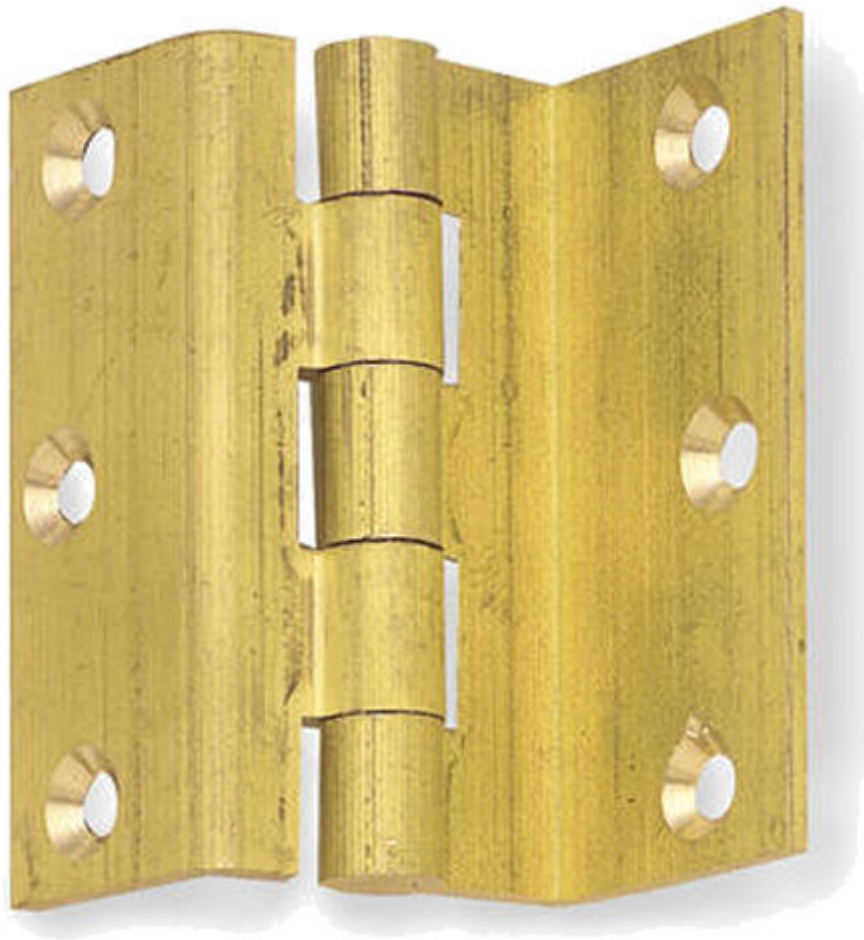

## Storm Proof Hinges - Solid Drawn Self Colour Brass - 63mm

### Description

---

- Brass Storm-proof hinges 63mm
- Fitted with a fixed 5mm diameter brass pin
- The inner leaf is cranked 14mm from centre of pin
- The outer leaf is cranked 20mm from centre of pin