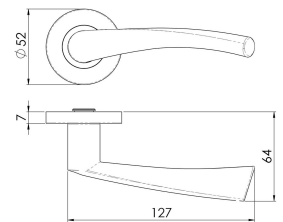

Breeze - Round Rose Lever Handles Only - Suitable For Use With FD30 / FD60 Fire Doors - Satin Brass PVD Plated

Product Images

Description

- Breeze round rose lever handles
- Suitable for residential use or light commercial
- Concealed bolt through fixings via screw on rose
- Matching accessories available including Standard escutcheons (keyhole covers), Euro profile escutcheons and a bathroom turn & release set

How To Order Lever Handles With A Rose

- **For Non-Locking Doors** - 1 x (Pair) Lever Handles Only
- **For Locking Doors** - 1 x (Pair) Lever Handles Only + 2 x (Each) Standard Escutcheons
- **For Euro Cylinder Locking Doors** - 1 x (Pair) Lever Handles Only + 2 x (Each) Euro Escutcheons
- **For Locking Bathroom Doors** - 1 x Pair Lever Handles Only + 1 x (Set) Turn & Emergency Release

Finish

- PVD Satin Brass

Operation

- Both levers are sprung to ensure the lever always returns to its starting position

Size Information

- Rose Diameter - 52mm
- Rose Thickness - 7mm

Spindle Size

- 8mm x 8mm square - UK Standard.