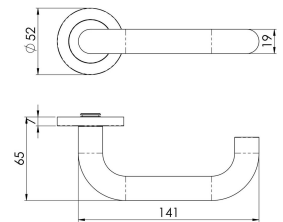

Return To Door Round Rose Lever Handles - BS8300 / ADM Approved - Suitable For Use With FD30 / FD60 Fire Doors - Satin Brass PVD Plated

Product Images

Description

- Nera round rose lever handles.
- Suitable for superior residential use or commercial.
- Concealed bolt through fixings via screw on rose.
- Suitable for use on fire rated doors tested to **BS EN 1634**
- Matching accessories available including standard escutcheons (keyhole covers) and a bathroom turn & release set.

How To Order Lever Handles With A Rose

- **For Non-Locking Doors** - 1 x (Pair) Lever Handles Only

- **For Locking Doors** - 1 x (Pair) Lever Handles Only + 2 x (Each) Standard Escutcheons

- **For Euro Cylinder Locking Doors** - 1 x (Pair) Lever Handles Only + 2 x (Each) Euro Escutcheons

Finish

- PVD Satin Brass

Operation

- Both levers are sprung to ensure the lever always returns to its starting position.

Size Information

- Rose Diameter - 52mm
- Rose Thickness - 7mm

Spindle Size

- 8mm x 8mm square - UK Standard.