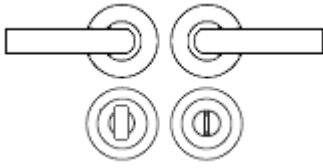

Return To Door Round Rose Lever Handles - BS8300 / ADM Approved - Suitable For Use With FD30 / FD60 Fire Doors - Satin Brass PVD Plated

Product Images

Description

- Nera round rose lever handles.
- Suitable for superior residential use or commercial.
- Concealed bolt through fixings via screw on rose.
- Suitable for use on fire rated doors tested to **BS EN 1634**
- Matching accessories available including standard escutcheons (keyhole covers) and a bathroom turn & release set.

How To Order Lever Handles With A Rose

- **For Non-Locking Doors** - 1 x (Pair) Lever Handles Only

- **For Locking Doors** - 1 x (Pair) Lever Handles Only + 2 x (Each) Standard Escutcheons

- **For Euro Cylinder Locking Doors** - 1 x (Pair) Lever Handles Only + 2 x (Each) Euro Escutcheons

- **For Locking Bathroom Doors** - 1 x Pair Lever Handles Only + 1 x (Set) Turn & Emergency Release

Matching Accessories

- **Standard escutcheon** - (key hole cover to suit regular "chubb style locks")
- **Euro profile escutcheon** - (key hole cover to suit euro profile cylinders)
- **Turn & emergency release** - (a thumbturn used to lock bathroom doors, WC's and toilet doors)
- **Disabled large turn & emergency release** - (a thumbturn used to lock bathroom doors, WC's and toilet doors)

Finish

- PVD Satin Brass

Operation

- Both levers are sprung to ensure the lever always returns to its starting position.

Size Information

- Rose Diameter - 52mm
- Rose Thickness - 7mm

Spindle Size

- 8mm x 8mm square - UK Standard.