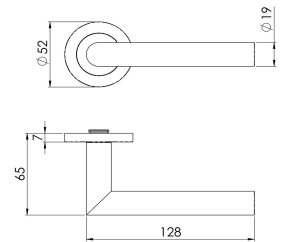

Straight Tubular Round Rose Lever Handles - Suitable For Use With FD30 / FD60 Fire Doors - Matt Black

Product Images