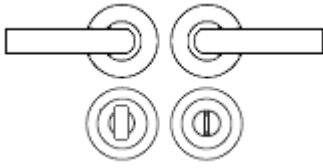

Straight Tubular Round Rose Lever Handles - Suitable For Use With FD30 / FD60 Fire Doors - Matt Black

Product Images

Description

- Treviri round rose lever handles.
- Suitable for superior residential use or commercial.
- Concealed bolt through fixings via screw on rose.
- Suitable for use on fire rated doors tested to **BS EN 1634**
- Matching accessories available including standard escutcheons (keyhole covers) and a bathroom turn & release set.

How To Order Lever Handles With A Rose

- **For Non-Locking Doors** - 1 x (Pair) Lever Handles Only

- **For Locking Doors** - 1 x (Pair) Lever Handles Only + 2 x (Each) Standard Escutcheons

- **For Euro Cylinder Locking Doors** - 1 x (Pair) Lever Handles Only + 2 x (Each) Euro Escutcheons

- **For Locking Bathroom Doors** - 1 x Pair Lever Handles Only + 1 x (Set) Turn & Emergency Release

Matching Accessories

- **Standard escutcheon** - (key hole cover to suit regular "chubb style locks")
- **Euro profile escutcheon** - (key hole cover to suit euro profile cylinders)
- **Turn & emergency release** - (a thumbturn used to lock bathroom doors, WC's and toilet doors)
- **Disabled large turn & emergency release** - (a thumbturn used to lock bathroom doors, WC's and toilet doors)

Finish

- Matt Black

Operation

- Both levers are sprung to ensure the lever always returns to its starting position.

Size Information

- Rose Diameter - 52mm
- Rose Thickness - 7mm

Spindle Size

- 8mm x 8mm square - UK Standard.