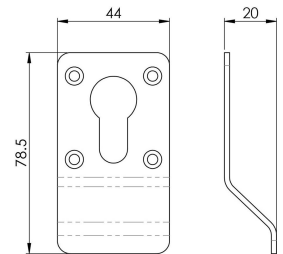

## Description

---

- Euro Profile Cylinder Pull
- Face Fixed
- Suitable for internal or external use but maintenance instructions must be followed to preserve the finish of your product.

### Dimensions

- Overall size: 78mm x 44mm

## Products in this set

---

49691.1 - Euro Cylinder Pull - Face Fixed - 78mm x 44mm x 3mm - Matt Black - Each