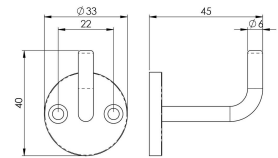

Robe Hook - Face Fixed - Satin Brass PVD Plated

Product Images

Description

- Single robe hook
- Face fixed
- Modern minimal style single hook

Size Details

- 33mm Diameter

Finish Details

- PVD Satin Brass

Fixings

- This robe hook is fitted via 2 x wood screws
- Screws are supplied with this item

Usage

- Suitable for internal or external use

Unit Of Sale

- This item is sold individually - (Each)

Products in this set

49695.1 - Robe Hook - Face Fixed - 33mm Diameter - Satin Brass PVD Plated - Each