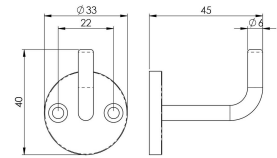

Robe Hook - Face Fixed - Matt Black

Product Images

Description

- Single robe hook
- Face fixed
- Modern minimal style single hook

Size Details

- 33mm Diameter

Finish Details

- Matt Black

Fixings

- This robe hook is fitted via 2 x wood screws
- Screws are supplied with this item

Usage

- Suitable for internal or external use

Unit Of Sale

- This item is sold individually - (Each)

Products in this set

49696.1 - Robe Hook - Face Fixed - 33mm Diameter - Matt Black - Each