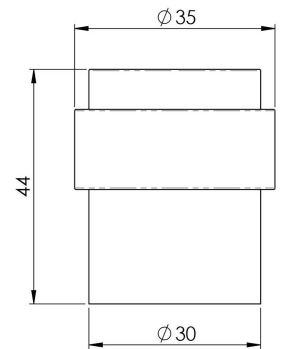

Floor Mounted Door Stop - 32mm Diameter - Satin Brass PVD Plated

Product Images

Description

- Floor mounted door stop

- Two part design allows for concealed fixing
- Plain head with black rubber ring
- Designed to stop doors from hitting a wall when opened too far

Finish Details

- PVD Satin Brass

Size Information

- 35mm Overall diameter
- 30mm Inner diameter
- 41mm Projection

Fixings

- Two part design allows for concealed fixing with a single fixing screw

Usage

- Suitable for residential use
- Suitable for internal use

Unit Of Sale

- Sold individually (each)

Products in this set

49699.1 - Floor Mounted Door Stop - 32mm Diameter - Satin Brass PVD Plated - Each