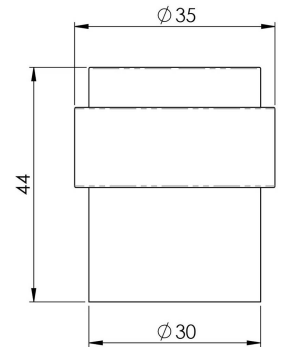

Floor Mounted Door Stop - 32mm Diameter - Matt Black

Product Images

Description

- Floor mounted door stop
- Two part design allows for concealed fixing