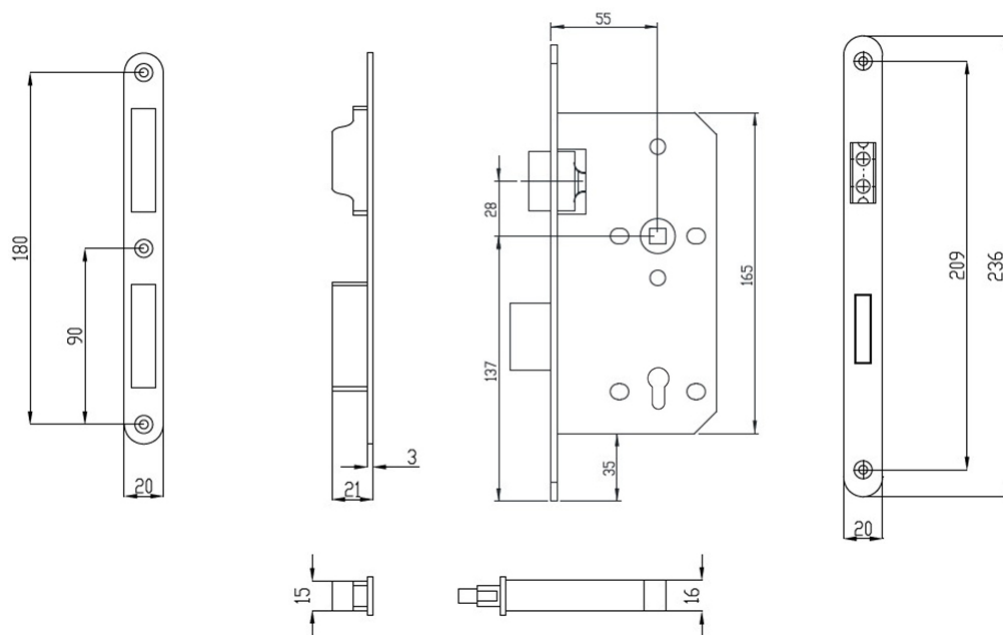

S8 Magnetic Euro Profile Sash Lock - 80mm Case Depth (55mm Backset) - Matt Black

Product Images

Description

- Heavy duty magnetic euro profile sash lock
- Supplied with magnetic black back box for fitting behind the strike plate in the door frame
- Heavy duty latch ideal for use with door handles fitted in residential, commercial and public buildings
- Bolt through fixing holes at 38mm apart, allows the magnetic latch to work in conjunction with bolt through round rose door handles

Strike Plates

- Supplied with rounded shape non-lipped strikes plates for fitting into new doors and frames. No tongues on the strike plate allow for a sleek contemporary look, with nothing projection from the frame.

Finish

- Matt Black

Alternative Finishes Available

- Satin Stainless Steel

Dimensions

- 8mm Follower
- 72mm Hole Spacing

- 80mm Case Depth
- 55mm Backset
- 20mm Rounded Forend

Unit Of Sale

Products in this set

49708.1 - S8 Magnetic Euro Profile Sash Lock - 80mm Case Depth (55mm Backset) - Matt Black - Each