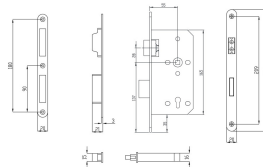

S8 Magnetic Euro Profile Sash Lock - 80mm Case Depth (55mm Backset) - Matt Black

Product Images

Description

- Heavy duty magnetic euro profile sash lock
- Supplied with magnetic black back box for fitting behind the strike plate in the door frame
- Heavy duty latch ideal for use with door handles fitted in residential, commercial and public buildings
- Bolt through fixing holes at 38mm apart, allows the magnetic latch to work in conjunction with bolt through round rose door handles

Operation

- Black plastic latch bolt is automatically engaged when the door is closed
- Latch bolt is withdrawn via a door handle from either side of the door (handles sold separately)

Features

- Heavy weight springing suitable for use with sprung or un-sprung door handles
- Black plastic magnetic latch bolt
- Bolt through facility for bolt together fixing lever handles and accessories at 38mm centres
- 8mm x 8mm spindle follower (to suit standard UK size spindles)
- Reversible frame mounted strike plate
- Supplied with magnetic black back box for fitting behind the strike plate in the door frame
- Suitable for use on internal doors in residential properties

Finish

- Matt Black

Alternative Finishes Available

- Satin Stainless Steel

Dimensions

- 8mm Follower
- 72mm Hole Spacing

- 80mm Case Depth
- 55mm Backset
- 20mm Rounded Forend

Unit Of Sale

Products in this set

49708.1 - S8 Magnetic Euro Profile Sash Lock - 80mm Case Depth (55mm Backset) - Matt Black - Each