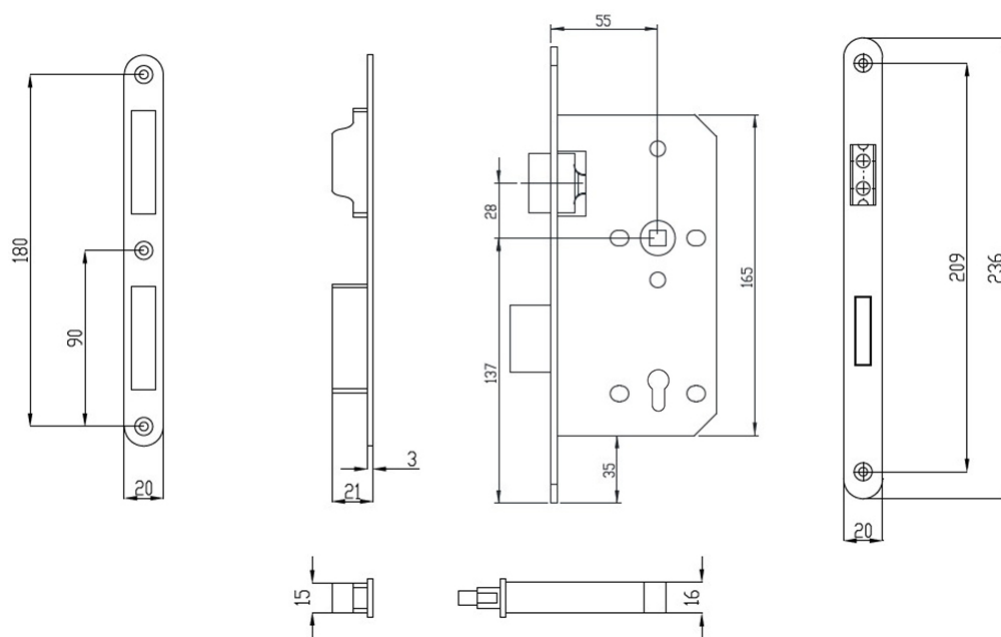

S8 Magnetic Euro Profile Sash Lock - 80mm Case Depth (55mm Backset) - Matt Black

Product Images

Description

- Heavy duty magnetic euro profile sash lock
- Supplied with magnetic black back box for fitting behind the strike plate in the door frame
- Heavy duty latch ideal for use with door handles fitted in residential, commercial and public buildings
- Bolt through fixing holes at 38mm apart, allows the magnetic latch to work in conjunction with bolt through round rose door handles

Strike Plates

- Supplied with rounded shape non-lipped strikes plates for fitting into new doors and frames. No tongues on the strike plate allow for a sleek contemporary look, with nothing projection from the frame.

Finish

- Matt Black

Alternative Finishes Available

- Satin Stainless Steel

Dimensions

- 8mm Follower
- 72mm Hole Spacing

- 80mm Case Depth
- 55mm Backset
- 20mm Rounded Forend

Unit Of Sale

Products in this set

49708.1 - S8 Magnetic Euro Profile Sash Lock - 80mm Case Depth (55mm Backset) - Matt Black - Each