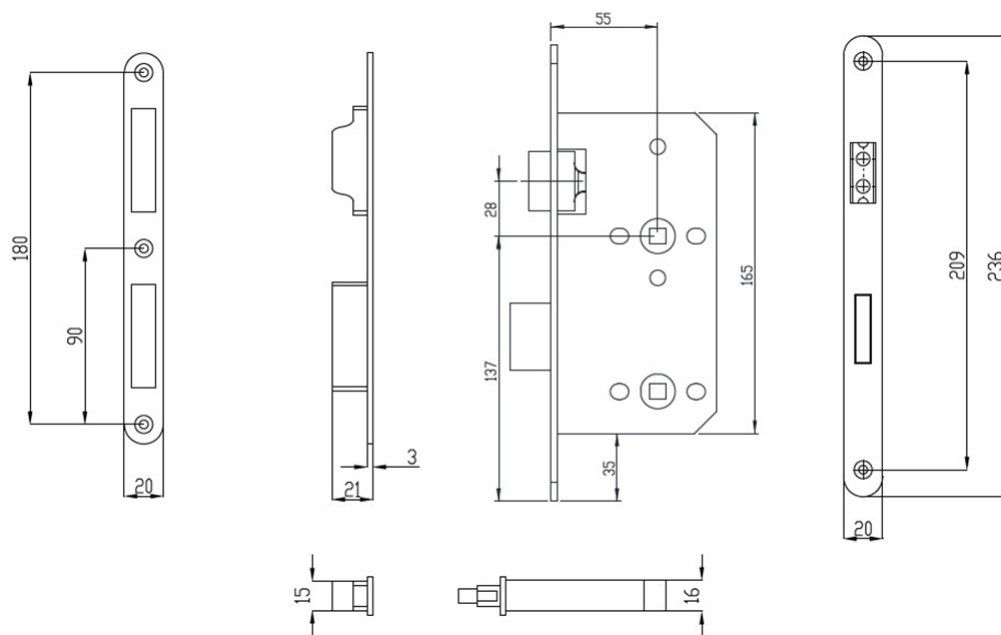

## S8 Magnetic Bathroom Mortice Lock - 80mm Case Depth (55mm Backset) - Satin Stainless Steel

## Strike Plates

- Supplied with rounded shape non-lipped strikes plates for fitting into new doors and frames. No tongues on the strike plate allow for a sleek contemporary look, with nothing projection from the frame.

## Dimensions

- 8mm Followers
- 72mm Hole Spacing

- 80mm Case Depth
- 55mm Backset
- 20mm Rounded Forend
- Please note: The deadbolt follow is also 8mm x 8mm. If this is to be used with a standard UK bathroom 5mm x 5mm turn and release, you will need to use an adapter. Please call or email for more details.