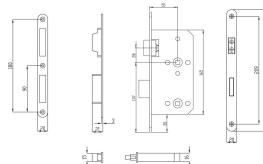

## S8 Magnetic Bathroom Mortice Lock - 80mm Case Depth (55mm Backset) - Satin Stainless Steel

## Description

- Heavy duty magnetic bathroom sash lock
- Supplied with magnetic black back box for fitting behind the strike plate in the door frame
- Heavy duty latch ideal for use with door handles fitted in residential, commercial and public buildings
- Bolt through fixing holes at 38mm apart, allows the magnetic latch to work in conjunction with bolt through round rose door handles

## Dimensions

- 8mm Followers
- 72mm Hole Spacing

- 80mm Case Depth
- 55mm Backset
- 20mm Rounded Forend
- Please note: The deadbolt follow is also 8mm x 8mm. If this is to be used with a standard UK bathroom 5mm x 5mm turn and release, you will need to use an adapter. Please call or email for more details.