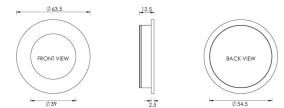

Circular Flush Pull Handle For Sliding Pocket Doors - 63mm Diameter - Antique Brass (Gloss Lacquered)

Product Images

Description

- Circular flush pull handle for sliding pocket doors
- Suits minimum door thickness 35mm
- This flush handle has a lipped inner edge ideal for pulling open hinged doors

Finish

- Antique Brass

Dimensions