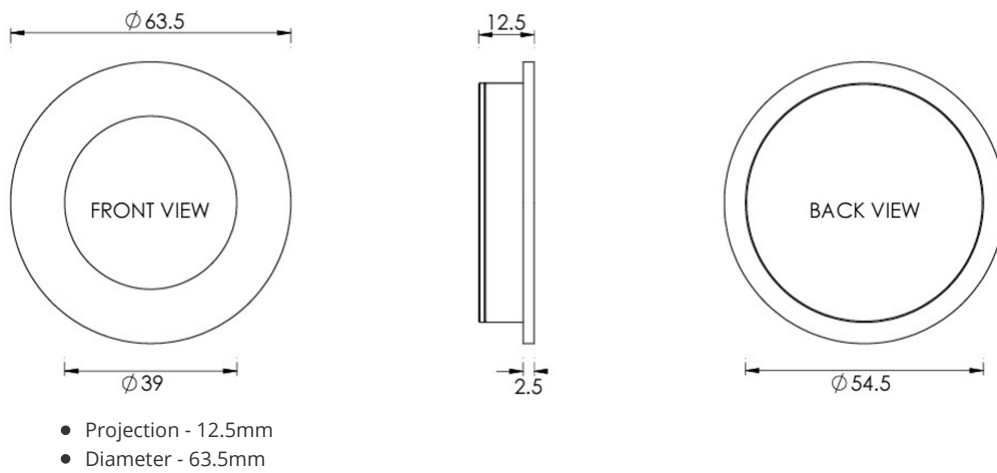

### Description

- Circular flush pull handle for sliding pocket doors
- Suits minimum door thickness 35mm
- This flush handle has a lipped inner edge ideal for pulling open hinged doors

### Dimensions