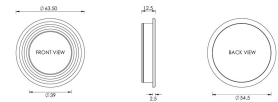

Circular Reeded Flush Pull Handle For Sliding Pocket Doors - 63mm Diameter - Antique Brass (Gloss Lacquered)

Product Images

Description

- Circular reeded flush pull handle for sliding pocket doors
- Suits minimum door thickness 35mm
- This flush handle has a lipped inner edge ideal for pulling open hinged doors

Finish

- Antique Brass

Dimensions