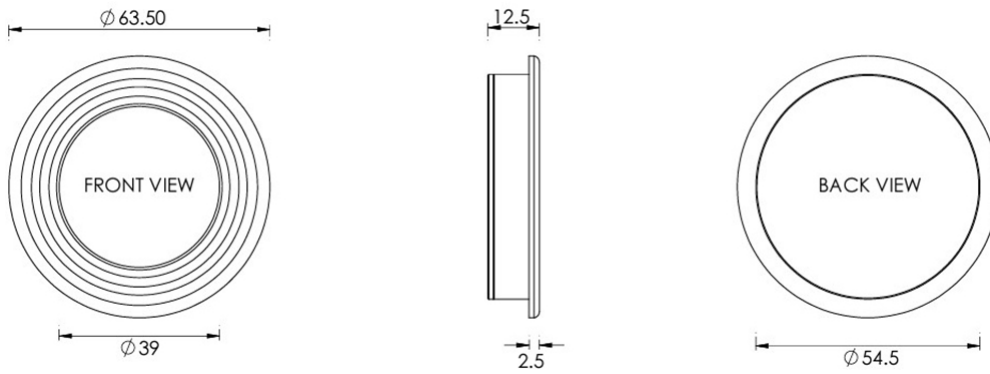

### Description

- Circular reeded flush pull handle for sliding pocket doors
- Suits minimum door thickness 35mm
- This flush handle has a lipped inner edge ideal for pulling open hinged doors

### Dimensions

- Projection - 12.5mm
- Diameter - 63.5mm